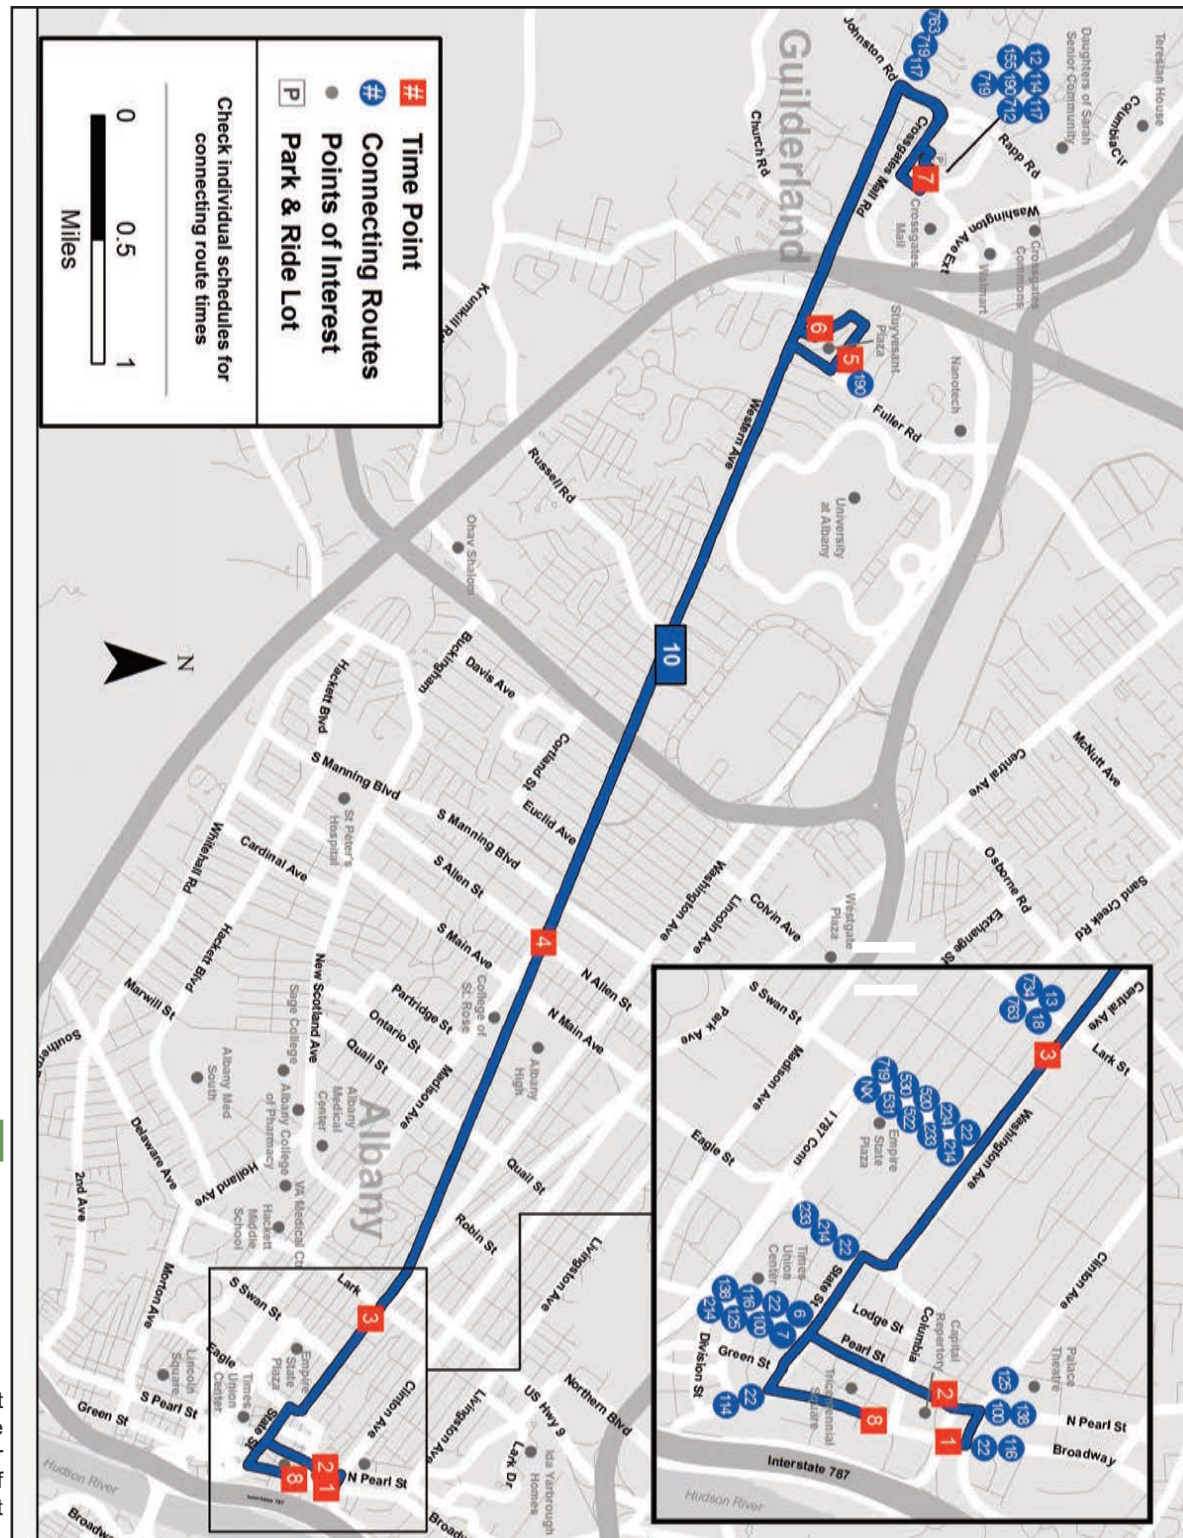

745a	747a	754a	804a	815a	817a	823a
815a	817a	824a	834a	845a	847a	853a
845a	847a	854a	904a	915a	917a	923a
915a	917a	924a	934a	945a	947a	953a
945a	947a	954a	1004a	1015a	1017a	1023a
1015a	1017a	1024a	1034a	1045a	1047a	1053a
1045a	1047a	1054a	1104a	1115a	1117a	1123a
1115a	1117a	1124a	1134a	1145a	1147a	1153a
1145a	1147a	1154a	1204p	1215p	1217p	1223p
1215p	1217p	1224p	1234p	1245p	1247p	1253p
1245p	1247p	1254p	104p	115p	117p	123p
115p	117p	124p	134p	145p	147p	153p
145p	147p	154p	204p	215p	217p	223p
215p	217p	224p	234p	245p	247p	253p
245p	247p	254p	304p	315p	317p	323p
315p	317p	324p	334p	345p	347p	353p
345p	347p	354p	404p	415p	417p	423p
415p	417p	424p	434p	445p	447p	453p
445p	447p	454p	504p	515p	517p	523p
515p	517p	524p	534p	545p	547p	553p
545p	547p	554p	604p	615p	617p	623p
615p	617p	624p	634p	645p	647p	653p
645p	647p	654p	704p	715p	717p	723p
715p	717p	724p	734p	745p	747p	753p
745p	747p	754p	804p	815p	817p	823p
815p	817p	824p	834p	845p	847p	853p
845p	847p	854p	904p	915p	917p	923p
915p	917p	924p	934p	945p	947p	953p
945p	947p	954p	1004p	1015p	1017p	1023p

Frequent Rider Half Fare - $32.50 for unlimited rides for 31 consecutive days from the first day of use.

Children 46" and under ride free when accompanied by a fare paying adult.

Citizens age 65 and over, disabled individuals, Medicare card holder, and veterans are entitled to ride for half fare on CDTA's fixed route service. A valid Half Fare Navigator card is required when paying half fare on the bus.

Western Avenue

between Crossgates Mall, Stuyvesant Plaza and Downtown Albany

EFFECTIVE AUG 28, 2016

Schedule