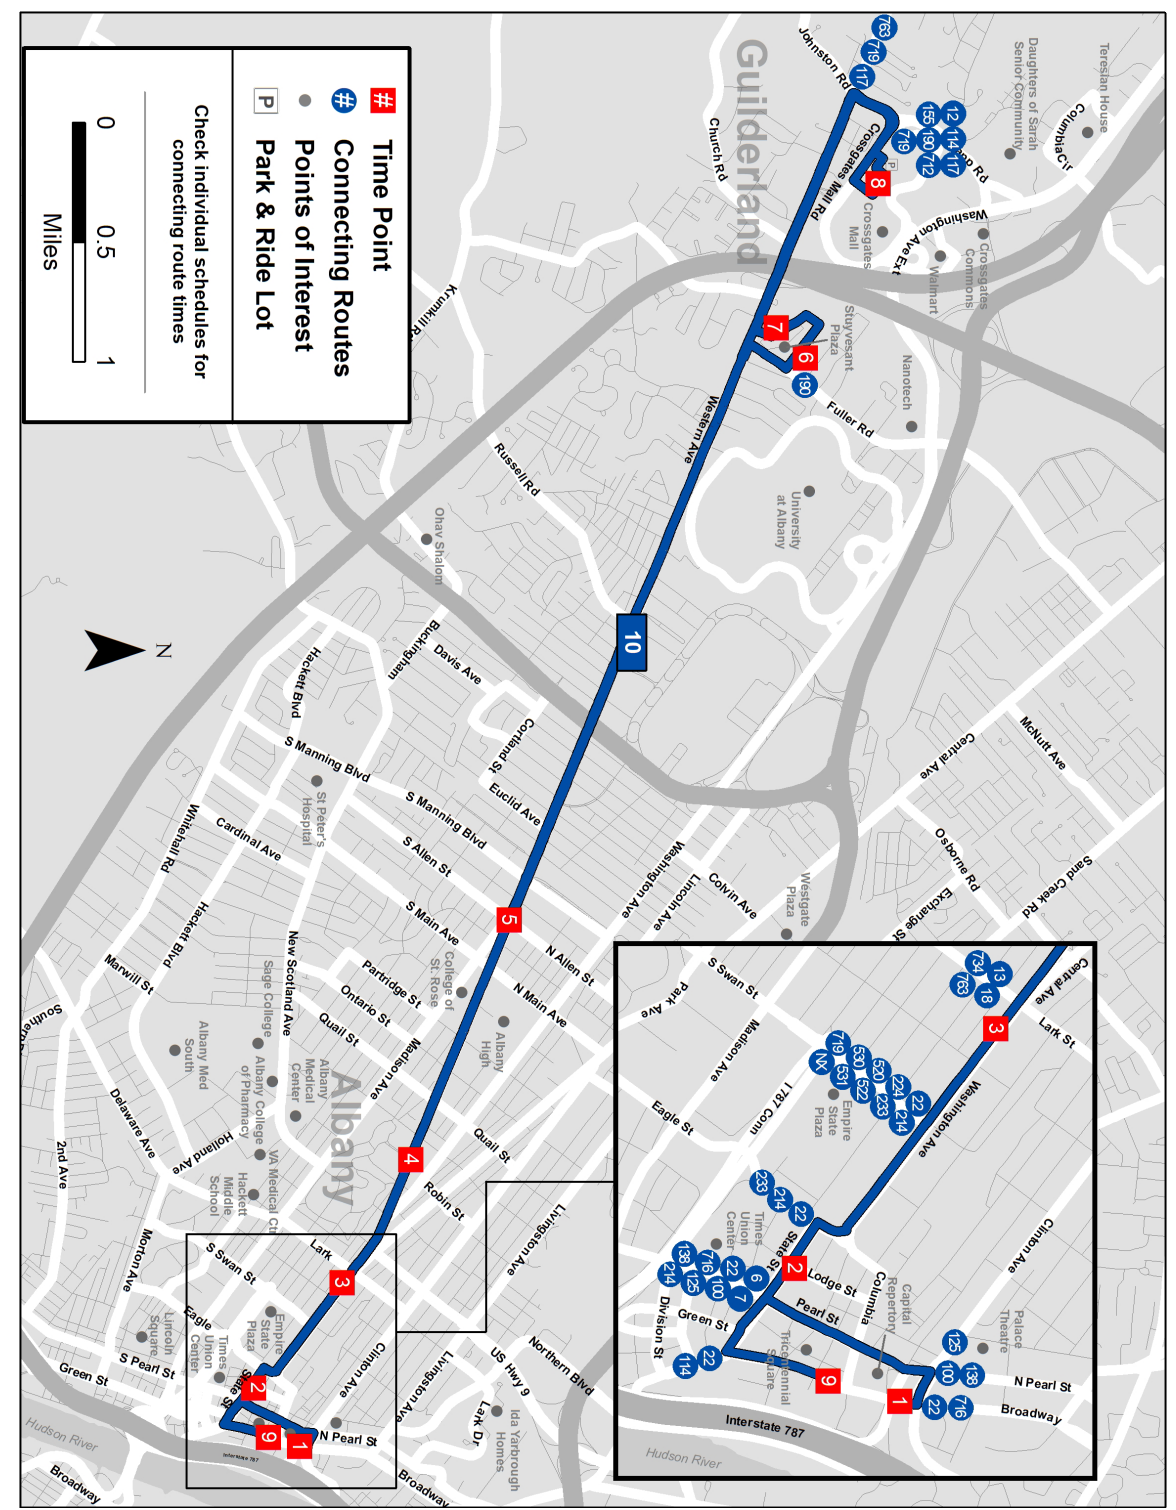

# Western Avenue

between Crossgates Mall, Stuyvesant Plaza and Downtown Albany

## From Crossgates to Albany

8	6	7	5	4	3	2	9
Crossgates Mid-Mall	Executive Park Drive	Stuyvesant Plaza	Western Ave & N. Allen St	Western Ave & Thurflow Ter	Lark Station	South Pearl Station	Kiernan Plaza

## From Albany to Crossgates

1	2	3	4	5	6	7	8
Broadway & Orange St	South Pearl Station	Lark/Library Station	Western Ave & Thurflow Ter	Western Ave & N. Allen St	Executive Park Drive	Stuyvesant Plaza	Crossgates Mid-Mall

## From Albany to Crossgates

1 2 3 4 5 6 7 8

Broadway & Orange St	South Pearl Station	Lark/Library Station	Western Ave & Thurlow Ter	Western Ave & N. Allen St	Executive Park Drive	Stuyvesant Plaza	Crossgates Mid-Mall
----------------------	---------------------	----------------------	---------------------------	---------------------------	----------------------	------------------	---------------------