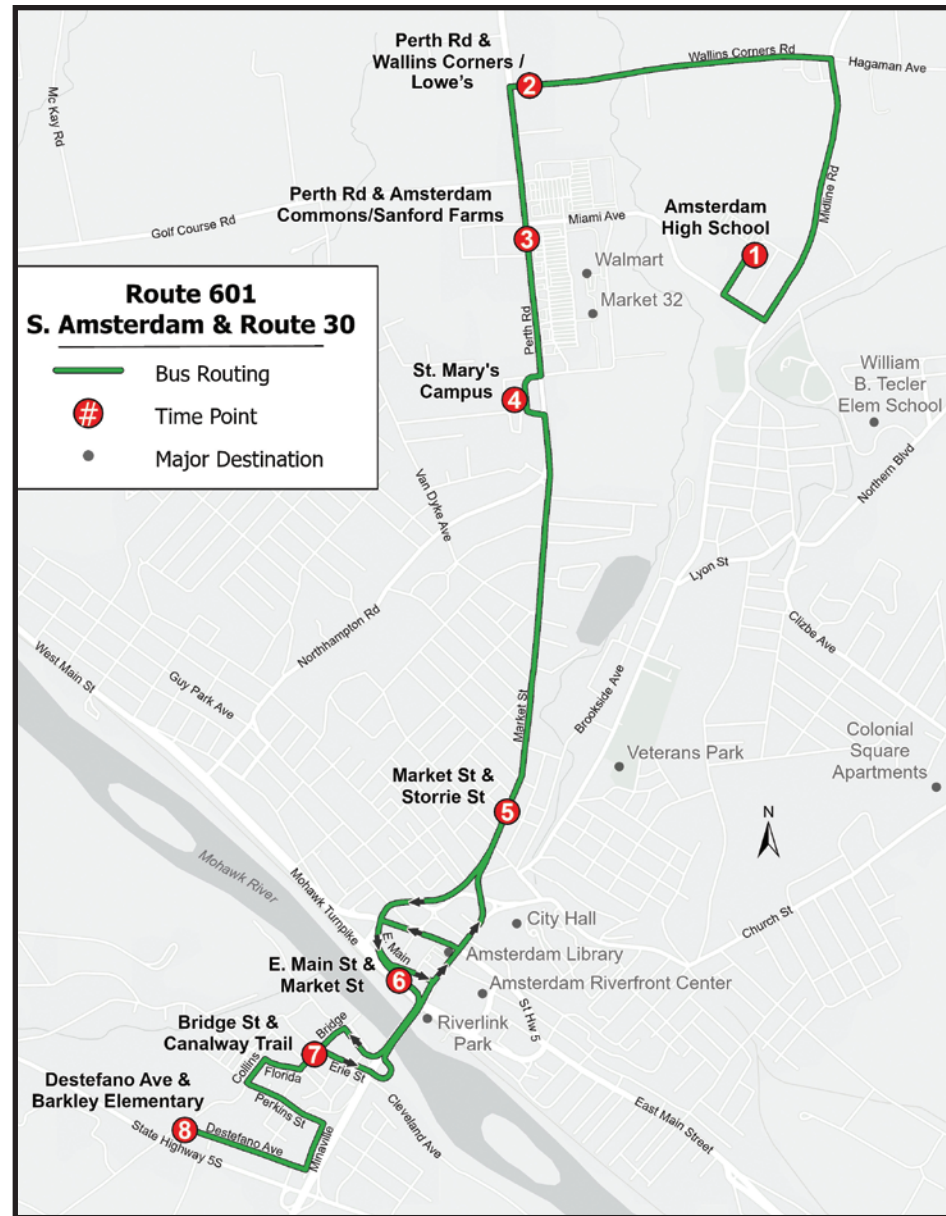

Pay As You Go Fare – \$1.30 for each of the first three rides, while the fourth and up are free for the rest of the day.

Pay As You Go Half Fare – \$0.65 for each of the first three rides, while the fourth and up are free for the rest of the day.

Frequent Rider – \$65 for unlimited rides for 31 consecutive days from the first day of use.

Frequent Rider Half Fare – \$32.50 for unlimited rides for 31 consecutive days from the first day of use.

Children 46” and under – ride free when accompanied by a fare paying adult.

Citizens age 65 and over, disabled individuals, Medicare card holder, and veterans – are entitled to ride for half fare on CDTA’s fixed route service. A valid Half Fare *Navigator* card is required when paying half fare on the bus.

The timetable shows WHEN the bus stops. Times are approximate and depend upon traffic and weather conditions. Arrive at the bus stop 5 minutes early to avoid missing the bus.

601

South Side / Route 30

Via Midline Rd, Wallins Corners Rd, Rt. 30, and Downtown Amsterdam