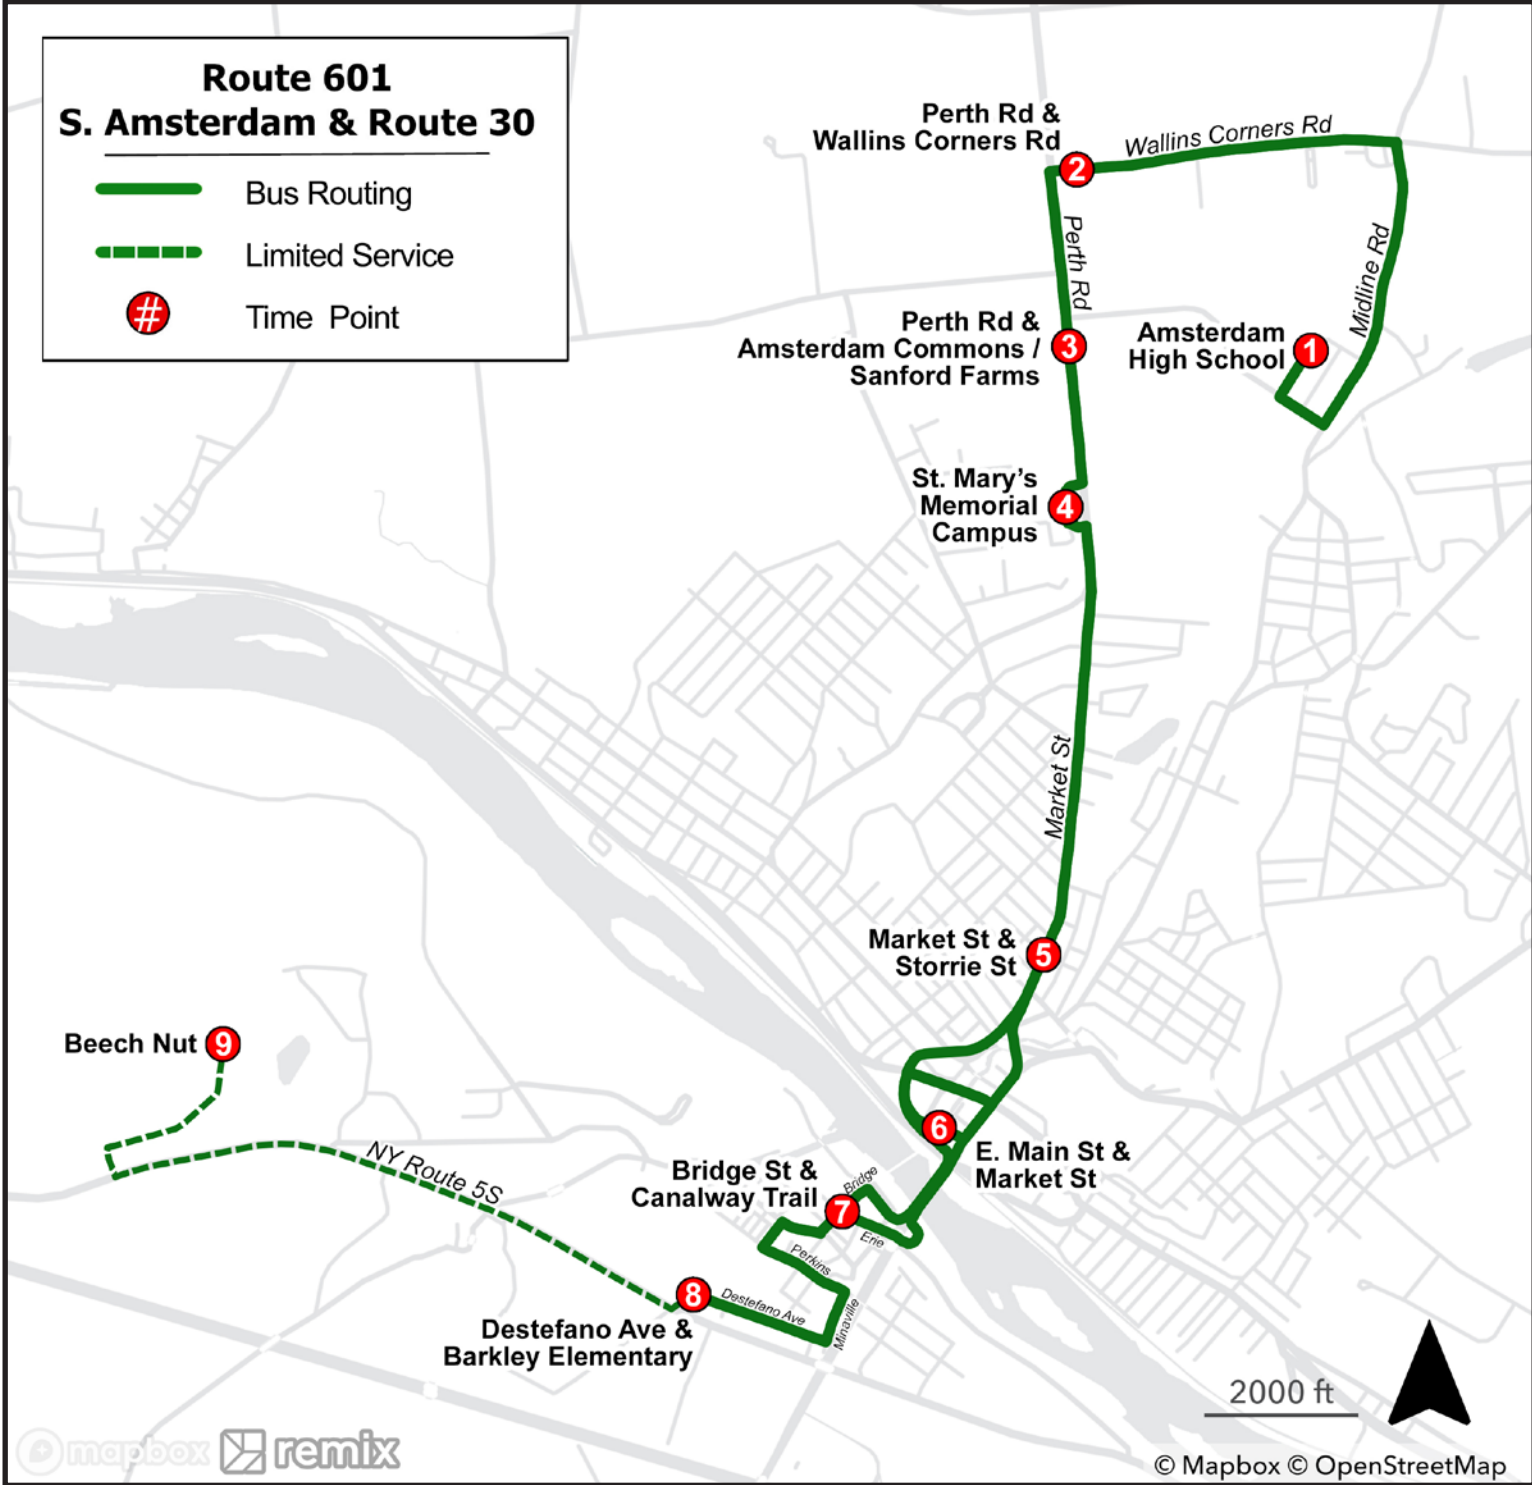

601

South Side / Route 30

Via Midline Rd, Wallins Corners Rd, Rt. 30, and Downtown Amsterdam

EFFECTIVE NOVEMBER 5, 2023

Schedule

Southbound

1	2	3	4	5	6	7	8	9
---	---	---	---	---	---	---	---	---

Amsterdam High School	Wallins Corners Rd & Lowe's	Perth Rd & Amsterdam Commons	St. Mary's Memorial Campus	Market St & Storrrie St.	E. Main St. & Market St.	Bridge St & Canalway Trail	Destefano Ave. & Barkley Elementary School	Beech Nut
-----------------------	-----------------------------	------------------------------	----------------------------	--------------------------	--------------------------	----------------------------	--	-----------

Southbound

1	2	3	4	5	6	7	8
---	---	---	---	---	---	---	---

Amsterdam High School	Wallins Corners Rd & Lowe's	Perth Rd & Amsterdam Commons	St. Mary's Memorial Campus	Market St & Storrrie St.	E. Main St. & Market St.	Bridge St & Canalway Trail	Destefano Ave. & Barkley Elementary School
-----------------------	-----------------------------	------------------------------	----------------------------	--------------------------	--------------------------	----------------------------	--

Northbound

9	8	7	6	5	4	3	2	1
---	---	---	---	---	---	---	---	---

Beech Nut	Destefano Ave. & Barkley Elementary School	Bridge St & Canalway Trail	E. Main St. & Market St.	Market St & Storrrie St.	St. Mary's Memorial Campus	Perth Rd & Amsterdam Commons	Wallins Corners Rd & Lowe's	Amsterdam High School
-----------	--	----------------------------	--------------------------	--------------------------	----------------------------	------------------------------	-----------------------------	-----------------------