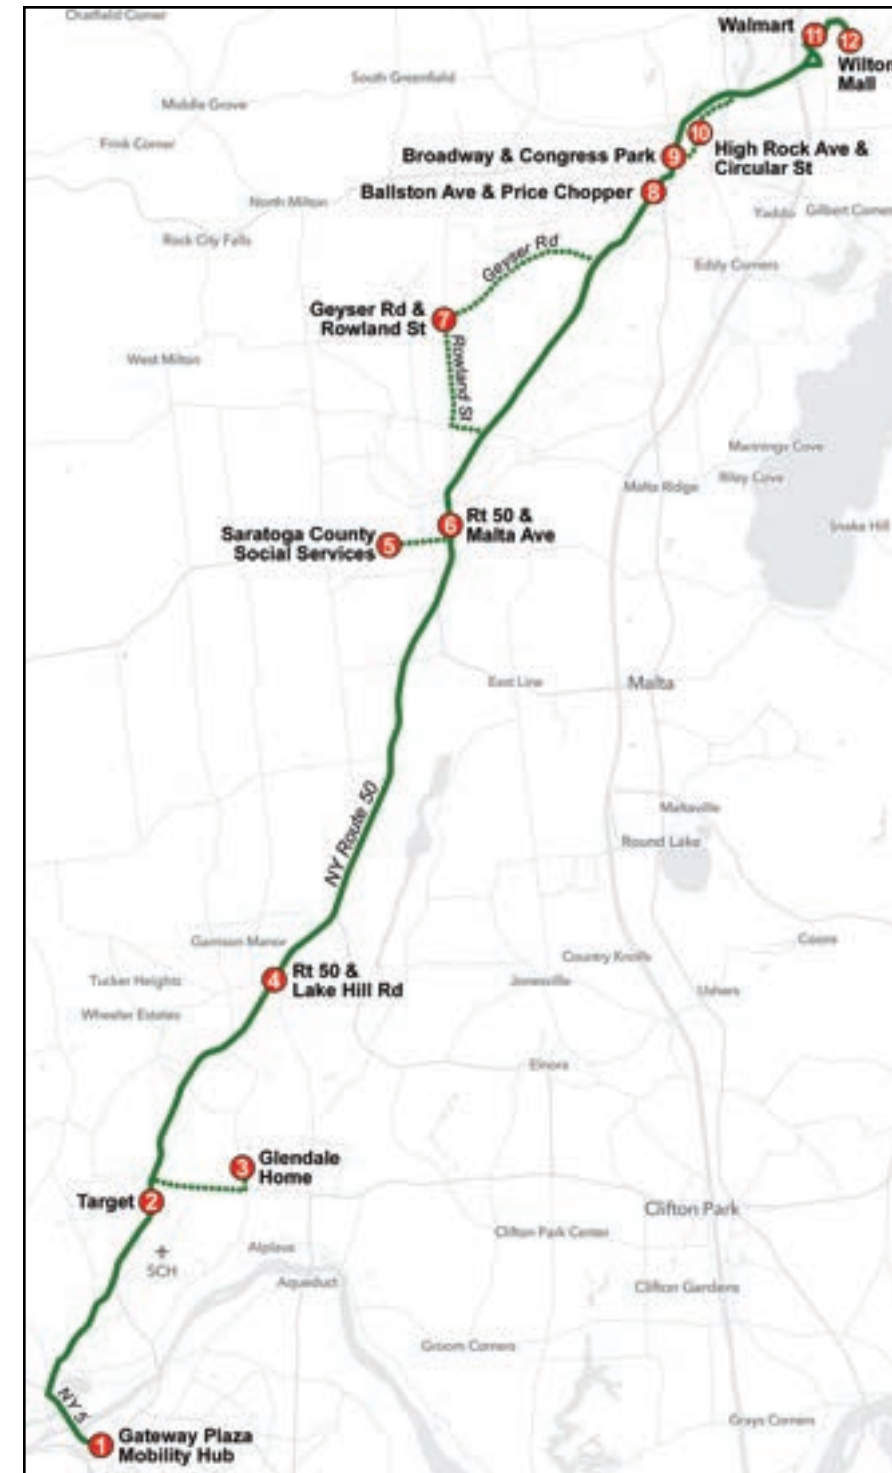

FARE INFORMATION

Fares (US coins and $1, $5 – dollar bills are accepted; fareboxes do not make change)

1. **Cash Fares:**
2. Base Fare - $1.50
   - Base Half Fare - $0.75
   - BusPlus Fare - $2.00
   - BusPlus Half Fare - $1.00

Navigator Smart Card and Mobile App Fares:

Pay As You Go Fare - $1.30 for each of the first three rides, while the fourth and up are free for the rest of the day.

Pay As You Go Half Fare - $0.65 for each of the first three rides, while the fourth and up are free for the rest of the day.

Frequent Rider - $65 for unlimited rides for 31 consecutive days from the first day of use.

Frequent Rider Half Fare - $32.50 for unlimited rides for 31 consecutive days from the first day of use.

Children 46" and under ride free when accompanied by a fare paying adult.

Citizens age 65 and over, disabled individuals, Medicare card holder, and veterans are entitled to ride for half fare on CDTA's fixed route service. A valid Half Fare Navigator card is required when paying half fare on the bus.

CDTA's policy is to be fully compliant with Title VI of the 1964 Civil Right Act, which states that no one shall be excluded from participation in, denied the benefits of or discriminated against due to race, color, or national origin. Members of public may request information on this policy or file a Title VI complaint through CDTA's website @ www.cdta.org or by calling 518-482-8822.