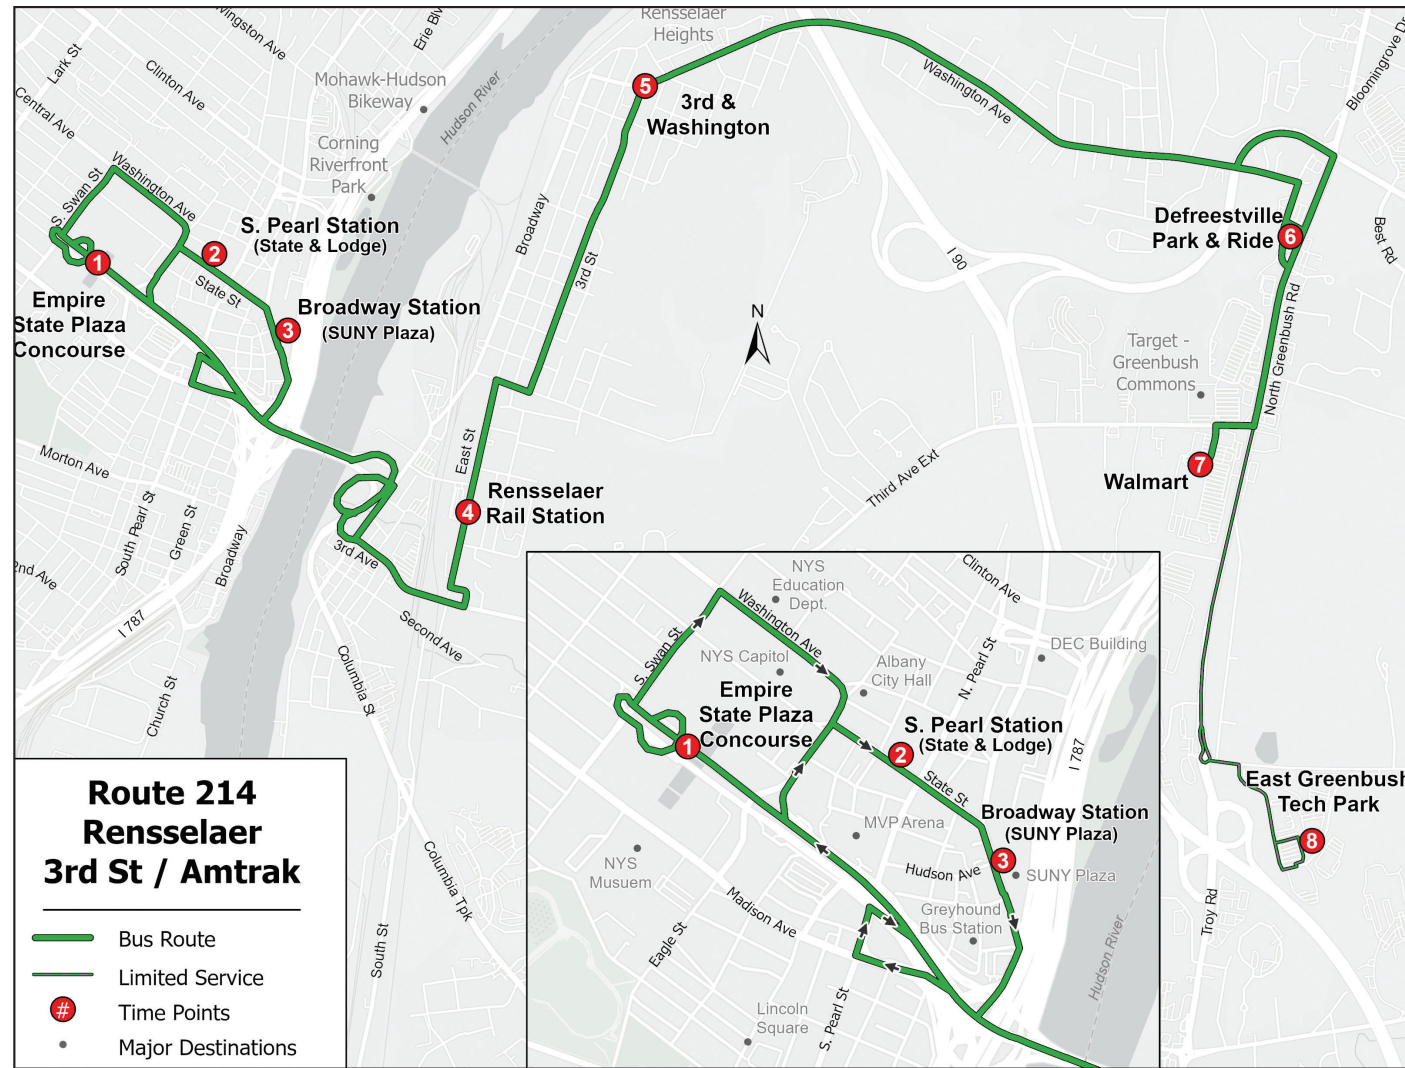

Albany to East Greenbush via Rensselaer

3 4 5 6 7 8

Broadway Station	Rensselaer Rail Station	3rd St. & Washington	Defreestville Park & Ride	Walmart - Rensselaer Plaza	East Greenbush Tech Park

SUNDAY

737a	747a	752a	759a	804a	809a
912a	922a	927a	934a	939a	.....
1020a	1030a	1035a	1042a	1047a	.....
1140a	1150a	1155a	1202p	1207p	.....
100p	110p	115p	122p	127p	.....
220p	230p	235p	242p	247p	252p
340p	350p	355p	402p	407p	412p
500p	510p	515p	522p	527p	532p
620p	630p	635p	642p	647p	.....

East Greenbush to Albany via Rensselaer

8 7 6 5 4 2 3

East Greenbush Tech Park	Walmart - Rensselaer Plaza	Defreestville Park & Ride	1639 3rd St.	Rensselaer Rail Station	South Pearl Station	Broadway Station

SUNDAY

814a	820a	825a	832a	837a	845a	847a
.....	950a	955a	1002a	1007a	1015a	1017a
.....	1110a	1115a	1122a	1127a	1135a	1137a
.....	1230p	1235p	1242p	1247p	1255p	1257p
.....	150p	155p	202p	207p	215p	217p
304p	310p	315p	322p	327p	335p	337p
424p	430p	435p	442p	447p	455p	457p
544p	550p	555p	602p	607p	615p	617p

FARE INFORMATION

Fares (US coins and $1, $5 – dollar bills are accepted; fareboxes do not make change)

Cash Fares:

Base Fare	.....$1.50
Base Half Fare	.....$0.75
BusPlus Fare	.....$2.00
BusPlus Half Fare	.....$1.00

Navigator Smart Card and Mobile App Fares:
Pay As You Go Fare - $1.30 for each of the first three rides, while the fourth and up are free for the rest of the day.

Pay As You Go Half Fare - $0.65 for each of the first three rides, while the fourth and up are free for the rest of the day.

Frequent Rider - $65 for unlimited rides for 31 consecutive days from the first day of use.

Frequent Rider Half Fare - $32.50 for unlimited rides for 31 consecutive days from the first day of use.

Citizens age 65 and over, disabled individuals, Medicare card holder, and veterans are entitled to ride for half fare on CDTA's fixed route service. A valid Half Fare Navigator card is required when paying half fare on the bus.

Children 46" and under ride free when accompanied by a fare paying adult.

CDTA's policy is to be fully compliant with Title VI of the 1964 Civil Right Act, which states that no one shall be excluded from participation in, denied the benefits of or discriminated against due to race, color, or national origin. Members of public may request information on this policy or file a Title VI complaint thru CDTA's website @ www.cdta.org or by calling 518-482-8822.

214

Rensselaer 3rd Street / Amtrak

Between E. Greenbush Tech Park / Rensselaer Walmart and Downtown Albany

EFFECTIVE AUGUST 18, 2024

Schedule