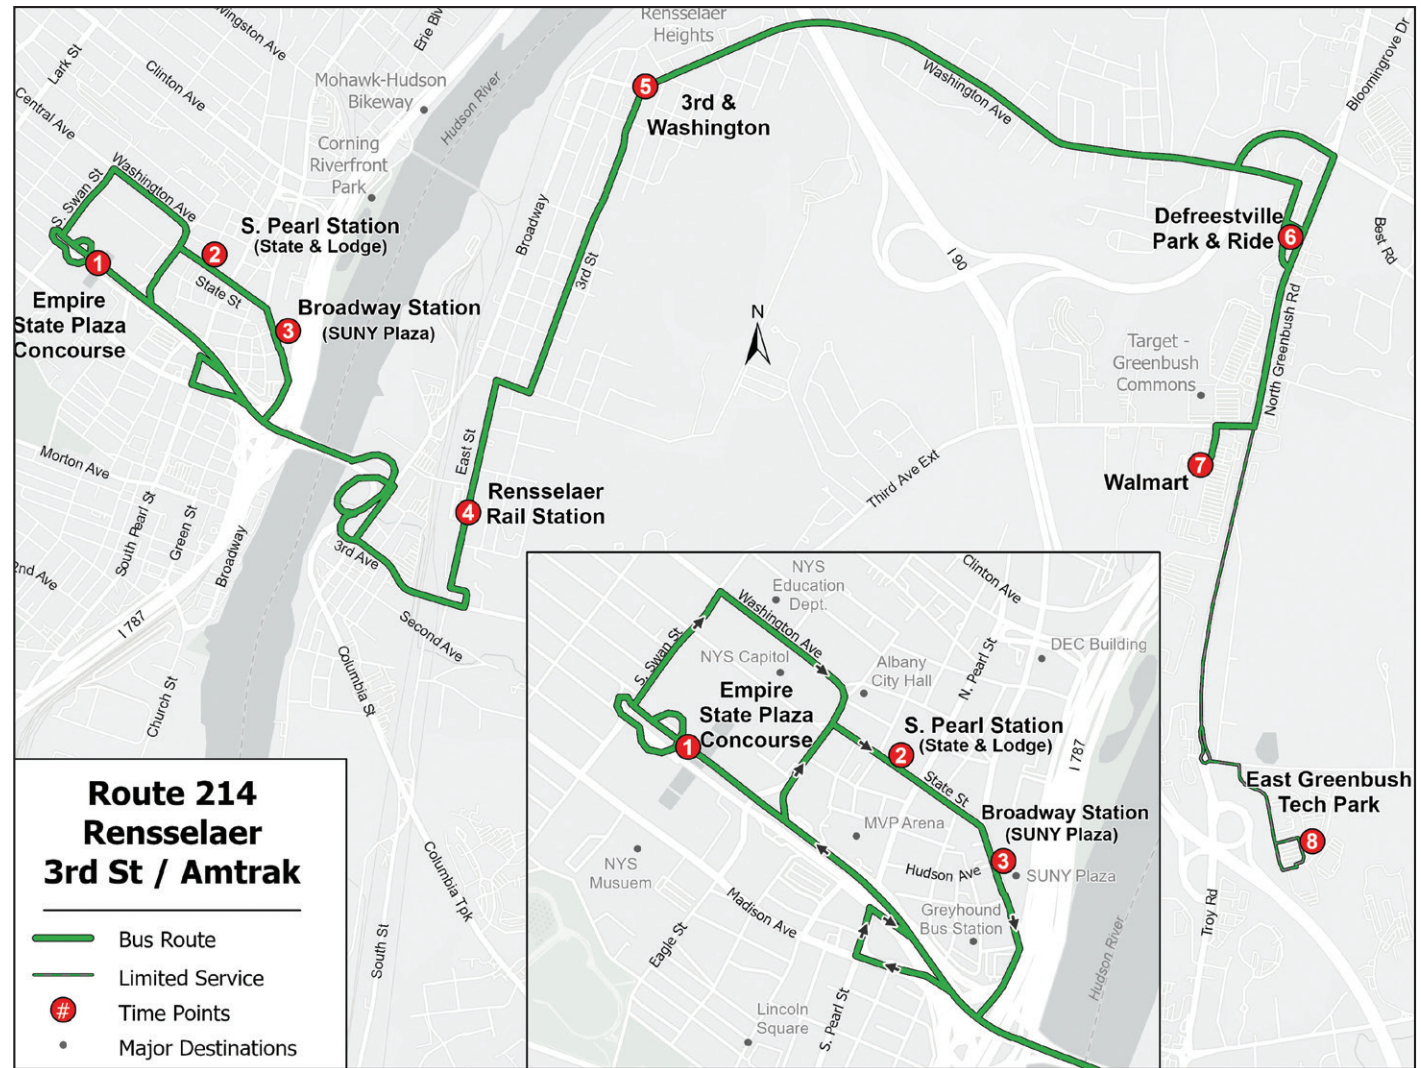

From Albany to Rensselaer

3 4 5 6 7 8

Broadway Station	Rensselaer Rail Station	3rd St. & Washington	Defreestville Park & Ride	Walmart - Rensselaer Plaza	East Greenbush Tech Park

SUNDAY & Major Holidays

725a	735a	740a	747a	752a	757a
857a	907a	912a	919a	924a	.....
1007a	1017a	1022a	1029a	1034a	.....
1117a	1127a	1132a	1139a	1144a	.....
1227p	1237p	1242p	1249p	1254p	.....
137p	147p	152p	159p	204p	.....
246p	256p	301p	308p	313p	.....
.....	.....	.....	.....	315p	320p
356p	406p	411p	418p	423p	.....
.....	.....	.....	.....	424p	429p
506p	516p	521p	528p	533p	.....
.....	.....	.....	.....	535p	540p
617p	627p	632p	639p	644p	.....

From Rensselaer to Albany

8 7 6 5 4 2 3

East Greenbush Tech Park	Walmart - Rensselaer Plaza	Defreestville Park & Ride	1639 3rd St.	Rensselaer Rail Station	South Pearl Station	Broadway Station

SUNDAY & Major Holidays

804a	810a	815a	822a	827a	835a	837a
.....	931a	936a	943a	948a	956a	958a
.....	1045a	1050a	1057a	1102a	1110a	1112a
.....	1151a	1156a	1203p	1208p	1216p	1218p
.....	105p	110p	117p	122p	130p	132p
.....	211p	216p	223p	228p	236p	238p
320p	326p	.....	.....	.....	.....	.....
.....	327p	332p	339p	344p	352p	354p
429p	435p	.....	.....	.....	.....	.....
.....	437p	442p	449p	454p	502p	504p
540p	546p	.....	.....	.....	.....	.....
.....	548p	553p	600p	605p	613p	615p
.....	650p	655p	702p	707p	715p	717p

FARE INFORMATION

Fares (US coins and $1, $5 – dollar bills are accepted; fareboxes do not make change)

Cash Fares:

Base Fare	.....	$1.50
Base Half Fare	.....	$.75
BusPlus Fare	.....	$2.00
BusPlus Half Fare	.....	$1.00

Navigator Smart Card and Mobile App Fares:

Pay As You Go Fare - $1.30 for each of the first three rides, while the fourth and up are free for the rest of the day.

Pay As You Go Half Fare - $0.65 for each of the first three rides, while the fourth and up are free for the rest of the day.

Frequent Rider - $65 for unlimited rides for 31 consecutive days from the first day of use.

Frequent Rider Half Fare - $32.50 for unlimited rides for 31 consecutive days from the first day of use.

Citizens age 65 and over, disabled individuals, Medicare card holder, and veterans are entitled to ride for half fare on CDTA's fixed route service. A valid Half Fare Navigator card is required when paying half fare on the bus.

Children 46" and under ride free when accompanied by a fare paying adult.

CDTA's policy is to be fully compliant with Title VI of the 1964 Civil Right Act, which states that no one shall be excluded from participation in, denied the benefits of or discriminated against due to race, color, or national origin. Members of public may request information on this policy or file a Title VI complaint thru CDTA's website @ www.cdta.org or by calling 518-482-8822.

214

Rensselaer 3rd Street / Amtrak

Between E. Greenbush Tech Park / Rensselaer Walmart and Downtown Albany

EFFECTIVE APRIL 2, 2023

Schedule