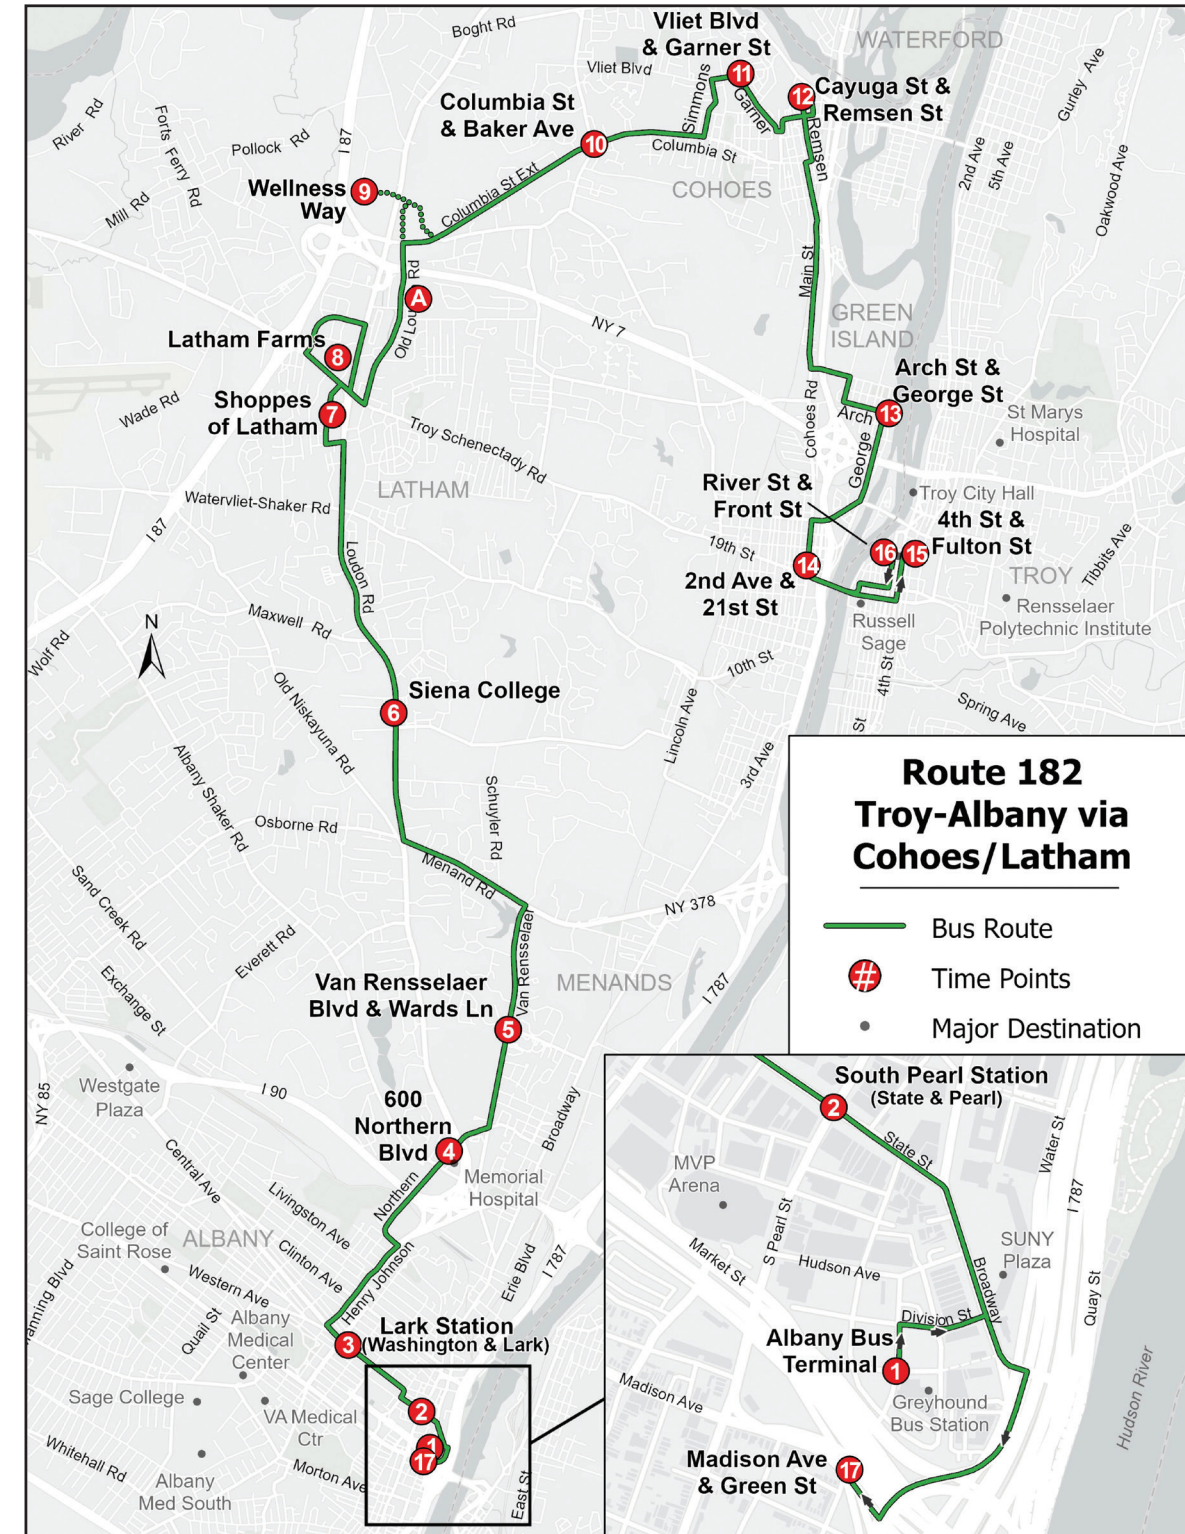

**From Downtown Troy via Watervliet, Green Island, Cohoes, Latham, Siena College, & Memorial Hospital to Downtown Albany**

**16 14 13 12 11 10 8 7 6 5 4 3 2 17**

Riverfront Station (River & Front)	2nd Ave & 21st St	George St & Arch St	Renssen St & Cayuga St	Garner St & Vliet St	Columbia St & Baker Ave	Latham Farms	Shoppes of Latham	Sienna College	Van Rensselaer Blvd & Sky Hollow Dr	Northern Blvd & Shaker Rd	Lark Station	State / Downtown Station	Madison Ave & Green Street
------------------------------------	-------------------	---------------------	------------------------	----------------------	-------------------------	--------------	-------------------	----------------	-------------------------------------	---------------------------	--------------	--------------------------	----------------------------

**182**

**Troy-Albany via Cohoes/Latham**

From Downtown Troy, Watervliet, Green Island, Cohoes and Latham Farms, Latham Shoppes to Albany

**Schedule**

EFFECTIVE AUGUST 18, 2024

**From Downtown Albany via Memorial Hospital, Siena College, Latham, Cohoes, Green Island, & Watervliet to Downtown Troy**