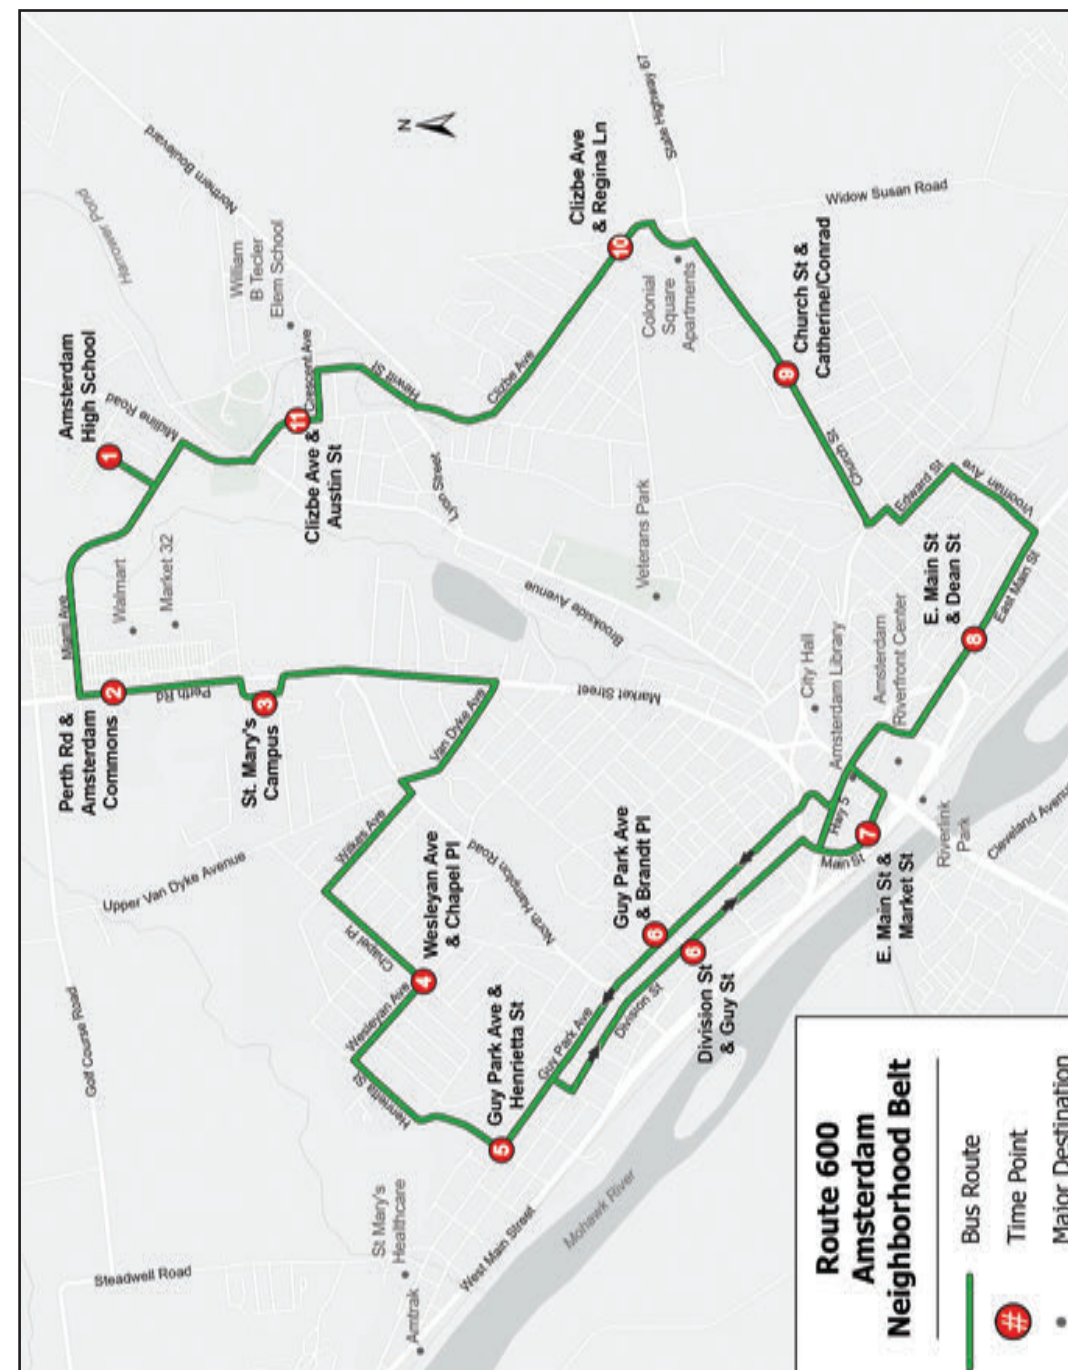

600

Neighborhood Belt

Via Perth Rd, Guy Park Ave/Division St, E. Main St, Church St, and Clizbe Ave

EFFECTIVE JANUARY 26, 2025

Schedule

Counterclockwise

1	2	3	4	5	6	7	8	9	10	11	1
Amsterdam High School	Perth Rd. & Amsterdam Commons	St. Mary's Memorial Campus	Chapel Pl. & Wesleyan Ave.	Henrietta St. & Guy Park Ave.	Division St. & Guy St.	E. Main St. & Market St.	E. Main St. & Dean St.	Church St. & Catherine St.	Clizbe Ave. & Regina Ln.	Clizbe Ave. & Austin St.	Amsterdam High School

SUNDAY

850a	853a	855a	901a	904a	907a	910a	913a	917a	919a	923a	925a
1010a	1013a	1015a	1021a	1024a	1027a	1030a	1033a	1037a	1039a	1043a	1045a
1130a	1133a	1135a	1141a	1144a	1147a	1150a	1153a	1157a	1159a	1203p	1205p
1250p	1253p	1255p	101p	104p	107p	110p	113p	117p	119p	123p	125p
210p	213p	215p	221p	224p	227p	230p	233p	237p	239p	243p	245p
330p	333p	335p	341p	344p	347p	350p	353p	357p	359p	403p	405p
450p	453p	455p	501p	504p	507p	510p	513p	517p	519p	523p	525p

Clockwise

1	11	10	9	8	7	6	5	4	3	2	1
Amsterdam High School	Clizbe Ave. & Austin St.	Clizbe Ave. & Charles Ln.	Church St. & Conrad Pl.	E. Main St. & Dean St.	E. Main St. & Market St.	Guy Park Ave. & Brandt Pl.	Guy Park Ave. & Henrietta St.	Wesleyan Ave. & Chapel Pl.	St. Mary's Memorial Campus	Perth Rd & Sanford Farms	Amsterdam High School

Counterclockwise

1	2	3	4	5	6	7	8	9	10	11	1
Amsterdam High School	Perth Rd. & Amsterdam Commons	St. Mary's Memorial Campus	Chapel Pl. & Wesleyan Ave.	Henrietta St. & Guy Park Ave.	Division St. & Guy St.	Main St. & Market St.	E. Main St. & Vrooman Ave.	Church St. & Catherine St.	Clizbe Ave. & Regina Ln.	Clizbe Ave. & Austin St.	Amsterdam High School