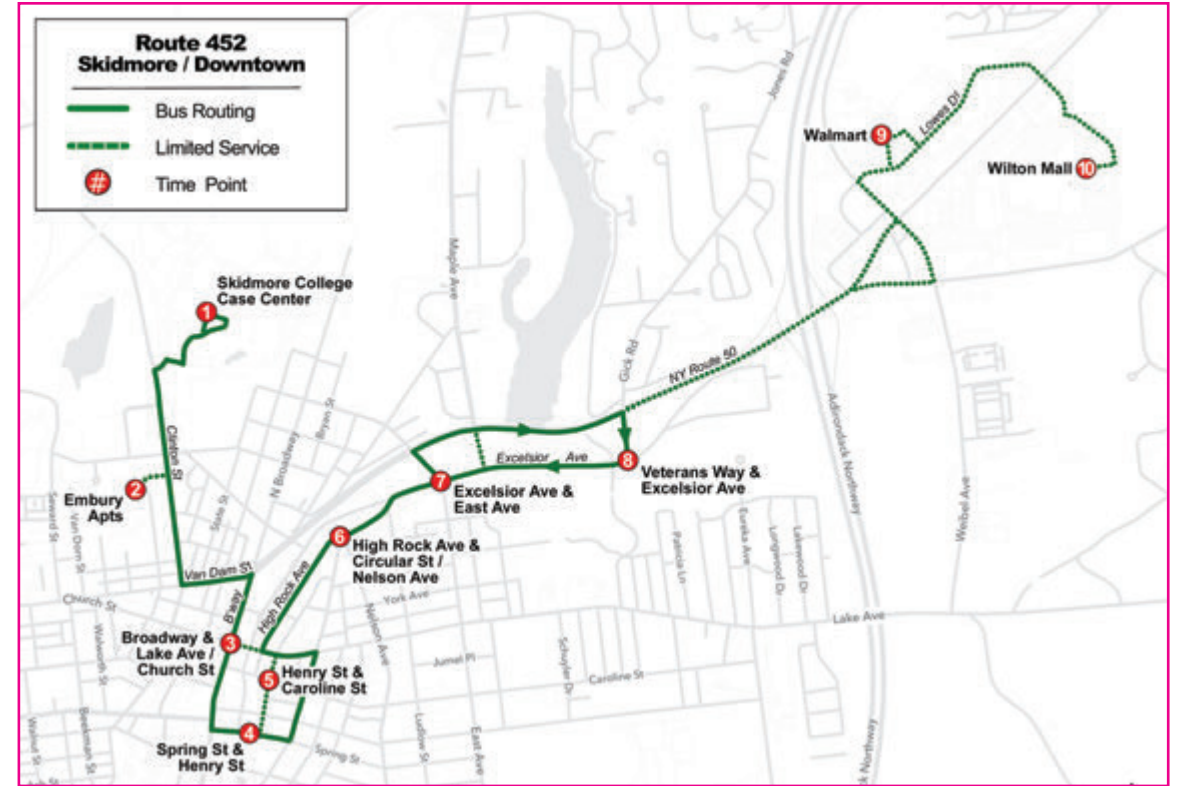

Wilton Mall to Skidmore College via D'town Saratoga

10	9	7	8	6	4	3	2	1
Wilton Mall	Walmart- Wilton	92 East Ave	Veterans Way & Excelsior Ave	High Rock Ave & Nelson Avenue	Spring St & Putnam St	Broadway & Lake Ave	Embury Apts East Tower	Skidmore College / Case Center

MONDAY - FRIDAY

.....	.....	745a	747a	748a	752a	754a	.....	800a
.....	.....	815a	817a	818a	822a	824a	.....	830a
845a	848a	855a	.....	856a	901a	903a	.....	909a
.....	.....	925a	927a	928a	932a	936a	.....	942a
954a	957a	1005a	.....	1006a	1011a	1015a	1020a	1023a
.....	.....	1035a	1037a	1038a	1042a	1046a	.....	1052a
1104a	1107a	1115a	.....	1116a	1121a	1125a	.....	1131a
.....	.....	1145a	1147a	1148a	1152a	1156a	.....	1202p
1214p	1217p	1225p	.....	1226p	1231p	1235p	.....	1241p
.....	.....	1255p	1257p	1258p	102p	106p	.....	112p
124p	127p	135p	.....	136p	141p	145p	150p	153p
.....	.....	205p	207p	208p	212p	216p	.....	222p
234p	237p	245p	.....	246p	251p	255p	.....	301p
.....	.....	315p	317p	318p	322p	326p	.....	332p
349p	352p	400p	.....	401p	406p	410p	.....	416p
.....	.....	425p	427p	428p	432p	436p	.....	442p
454p	457p	505p	.....	506p	511p	515p	520p	523p
.....	.....	535p	537p	538p	542p	546p	.....	552p
605p	608p	615p	.....	616p	621p	624p	.....	630p
.....	.....	645p	647p	648p	652p	655p	.....	701p
715p	718p	725p	.....	726p	731p	734p	.....	740p
.....	.....	755p	757p	758p	802p	805p	.....	811p
820p	823p	830p	.....	831p	836p	839p	.....	845p
.....	.....	925p	927p	928p	932p	935p	.....	941p

FARE INFORMATION

Fares (US coins and $1, $5 – dollar bills are accepted; fareboxes do not make change)

Base Fare -	$1.50
Base Half Fare -	$0.75
BusPlus Fare -	$2.00
BusPlus Half Fare -	$1.00

Navigator Smart Card and Mobile App Fares:

Pay As You Go Fare - $1.30 for each of the first three rides, while the fourth and up are free for the rest of the day.

Pay As You Go Half Fare - $0.65 for each of the first three rides, while the fourth and up are free for the rest of the day.

Frequent Rider - $65 for unlimited rides for 31 consecutive days from the first day of use.

Frequent Rider Half Fare - $32.50 for unlimited rides for 31 consecutive days from the first day of use.

Citizens age 65 and over, disabled individuals, Medicare cardholder, and veterans are entitled to ride for half fare on CDTA's fixed route service. A valid Half Fare Navigator card is required when paying half fare on the bus.

Children 46" and under ride free when accompanied by a fare paying adult.

CDTA's policy is to be fully compliant with Title VI of the 1964 Civil Right Act, which states that no one shall be excluded from participation in, denied the benefits of or discriminated against due to race, color, or national origin. Members of public may request information on this policy or file a Title VI complaint thru CDTA's website @ www.cdta.org or by calling (518) 482-8822.