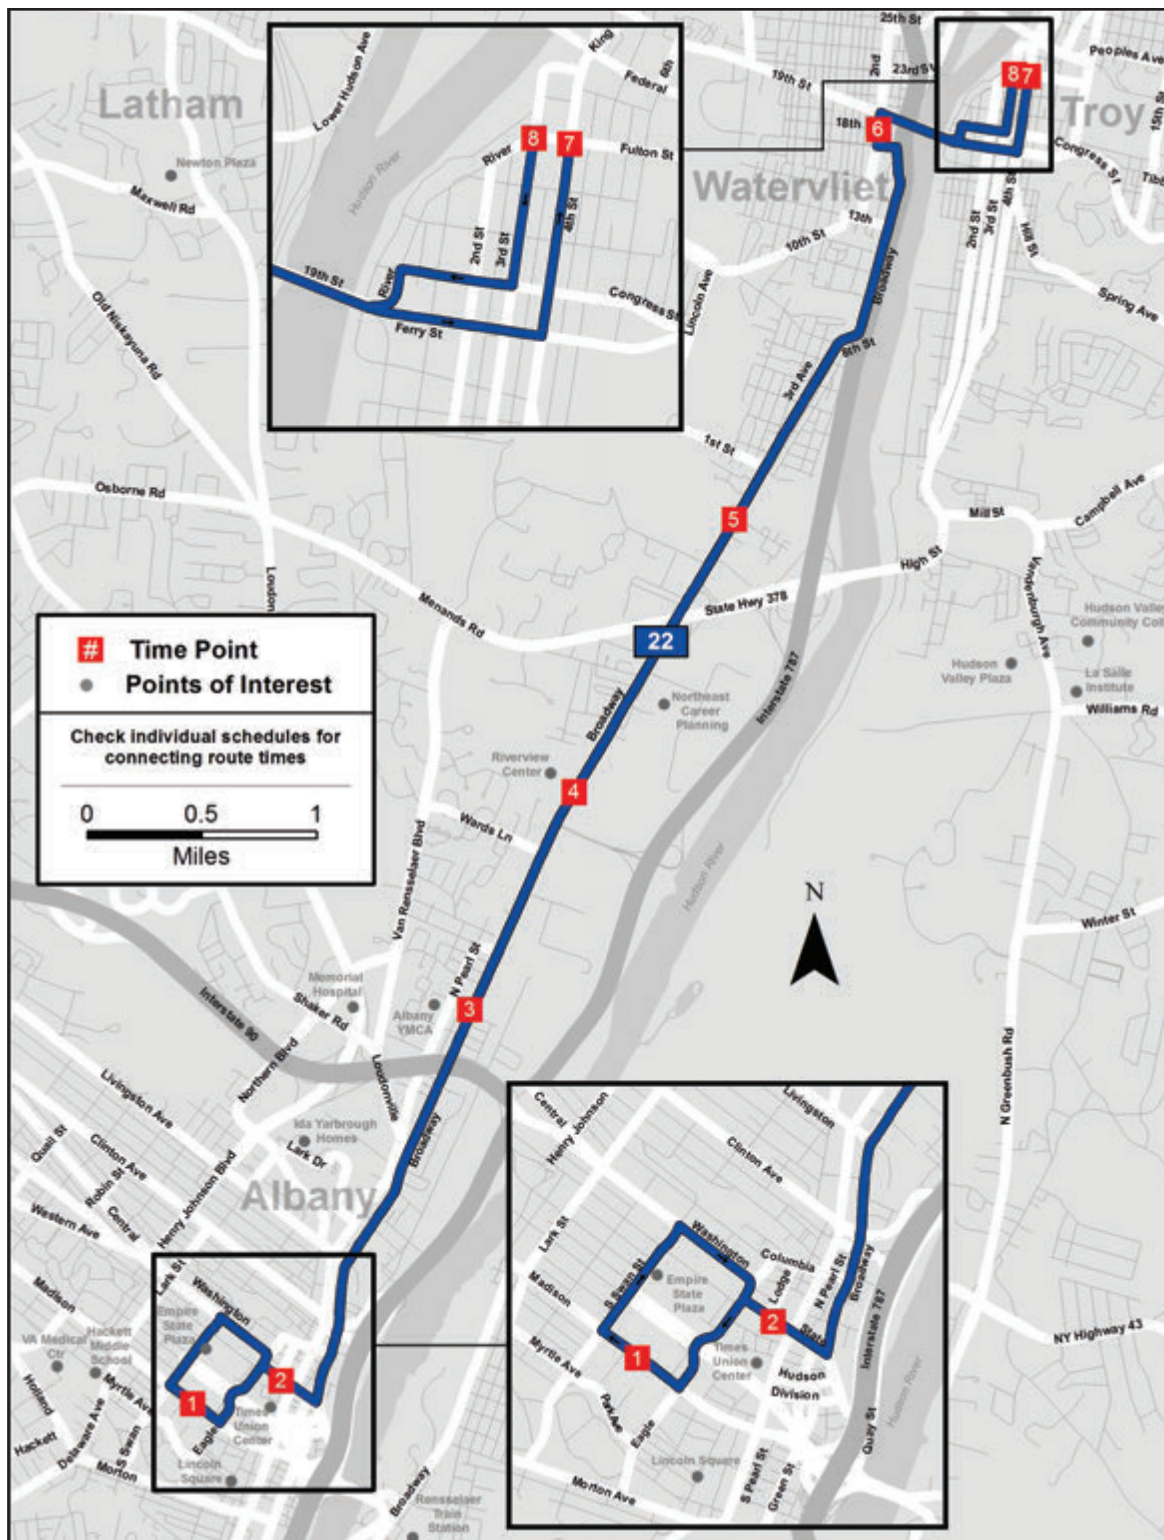

From Albany to Troy

1 2 3 4 5 6 7

Madison Ave & Empire State Plaza	State/Down-town Station	Broadway & N. 3rd St	Riverview Center Station	587 Broadway (The Village One Apts)	Watervliet - 19th St Station	Riverfront Station - 4th St & Fulton St
----------------------------------	-------------------------	----------------------	--------------------------	-------------------------------------	------------------------------	---

From Troy to Albany

8 6 5 4 3 2 1

Riverfront Station - River St & Front St	Watervliet - 19th St Station	590 Broadway (FedEx)	Riverview Center Station	Broadway & N. 3rd St	State/Down-town Station	Madison Ave & Empire State Plaza
--	------------------------------	----------------------	--------------------------	----------------------	-------------------------	----------------------------------

Pay As You Go - Costs just \$1.30 for the first three rides, while the fourth and up are free for the rest of the transit day.

Frequent Rider - Valid for unlimited access to CDTA's regular route network for 31 days from the first day of use (\$65.00)

Albany / Troy via Watervliet

between Empire State Plaza, Albany and Fulton & 4th, Troy

EFFECTIVE JANUARY 26, 2025

Schedule