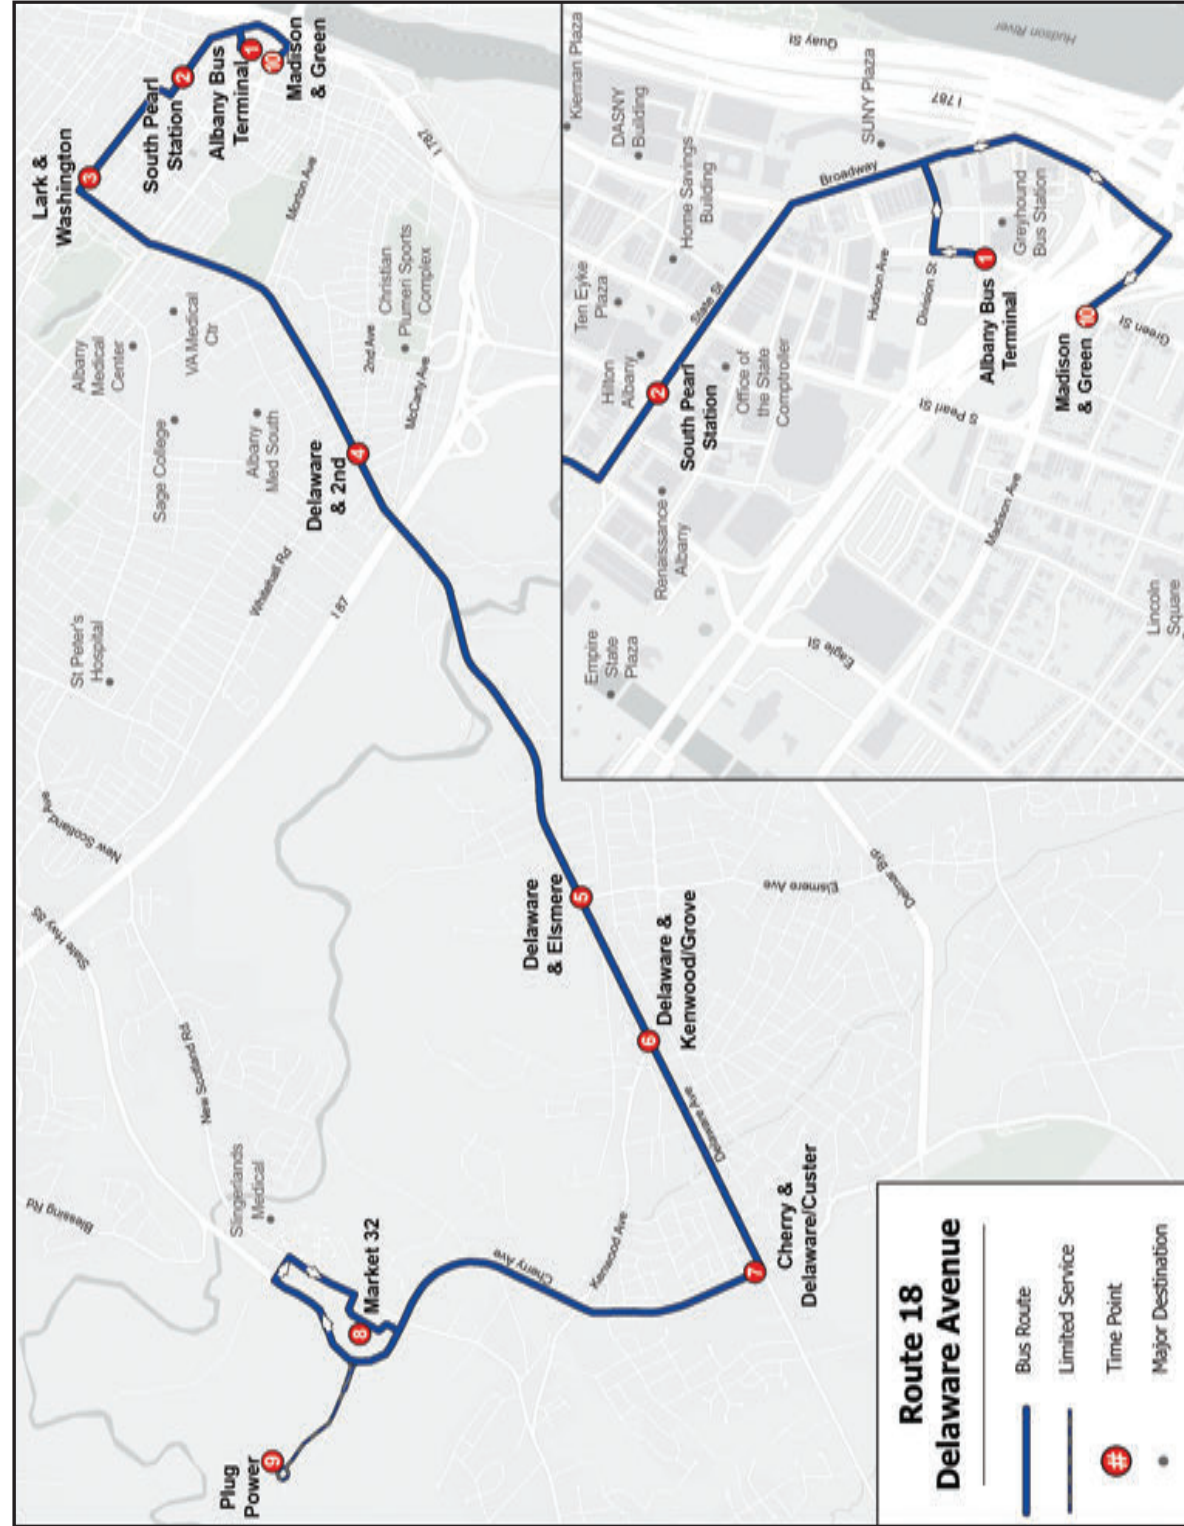

**Slingerlands/Delmar to Albany**

**8 7 6 5 4 3 2 10**

Slingerlands Market 32  
Cherry Ave & Custer Rd  
Delaware Ave & Kenwood Ave  
Delaware Ave & Elsmere Ave  
Delaware Ave & 2nd Ave  
Lark St & Washington Ave  
State / Downtown Station  
Madison Ave & Green St

**Pay As You Go Half Fare** - \$0.65 for each of the first three rides, while the fourth and up are free for the rest of the day.

**Frequent Rider** - \$65 for unlimited rides for 31 consecutive days from the first day of use.

**Delaware Avenue**  
between Slingerlands Shoprite and Downtown Albany via Delmar

EFFECTIVE JANUARY 26, 2025

**Schedule**