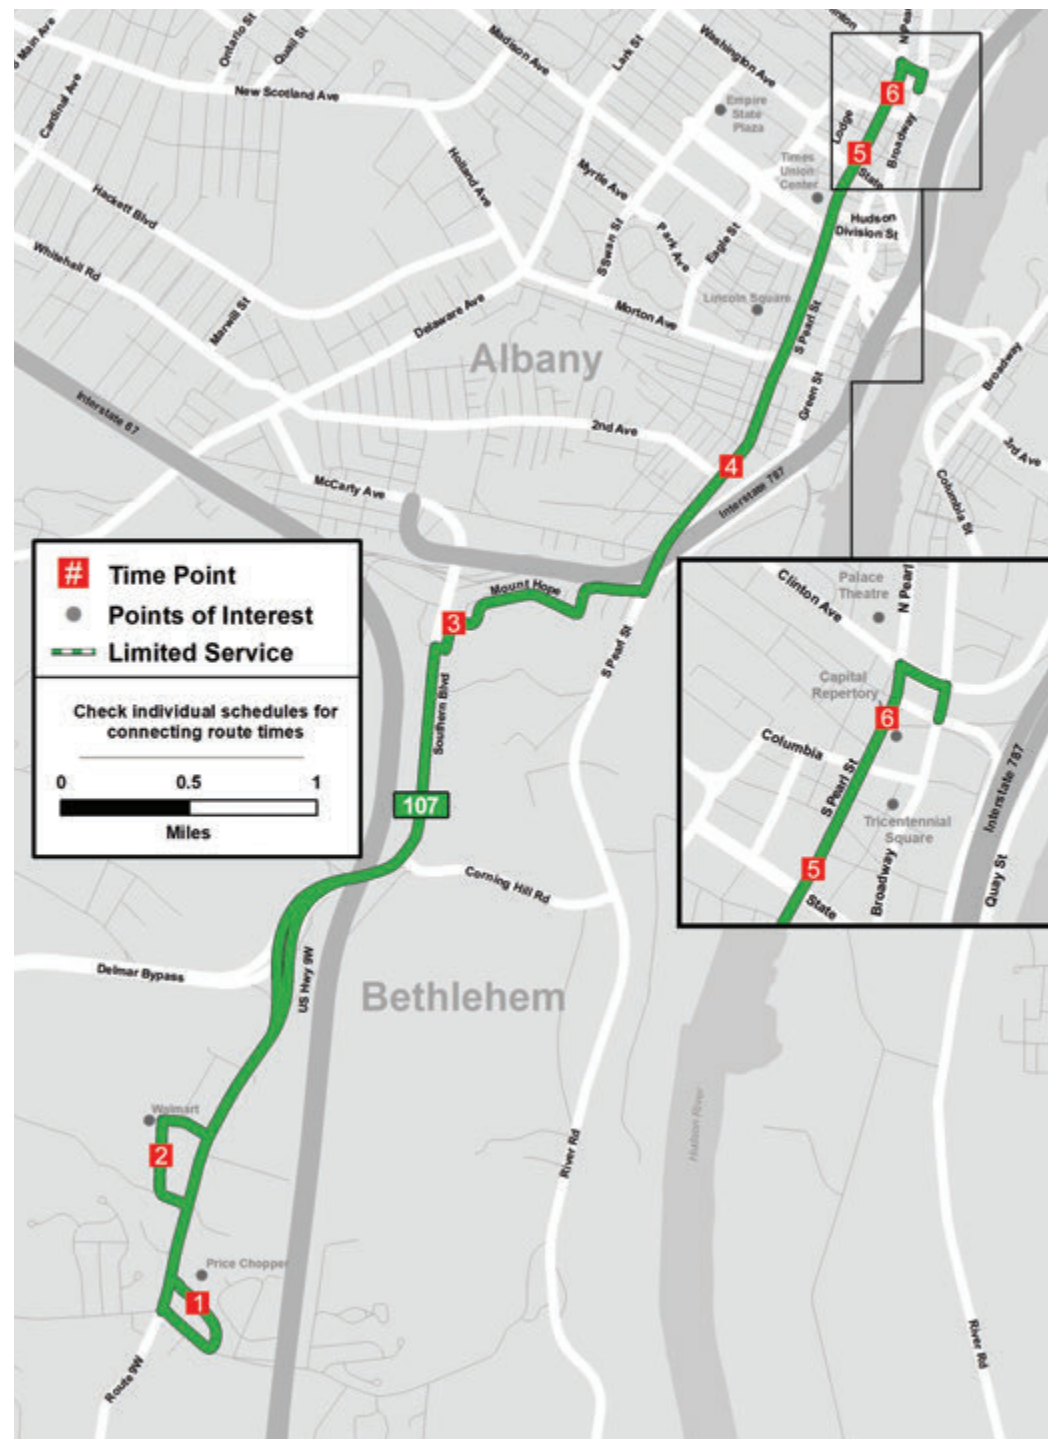

FARE INFORMATION

Fares (US coins and $1, $5 – dollar bills are accepted; fareboxes do not make change)

Cash Fares:

Base Fare -	$1.50
Base Half Fare -	$0.75
BusPlus Fare -	$2.00
BusPlus Half Fare -	$1.00

Navigator Smart Card and Mobile App Fares:

Pay As You Go Fare - $1.30 for each of the first three rides, while the fourth and up are free for the rest of the day.

Pay As You Go Half Fare - $0.65 for each of the first three rides, while the fourth and up are free for the rest of the day.

Frequent Rider - $65 for unlimited rides for 31 consecutive days from the first day of use.

Frequent Rider Half Fare - $32.50 for unlimited rides for 31 consecutive days from the first day of use.

Citizens age 65 and over, disabled individuals, Medicare card holder, and veterans are entitled to ride for half fare on CDTA's fixed route service. A valid Half Fare *Navigator* card is required when paying half fare on the bus.

Children 46" and under ride free when accompanied by a fare paying adult.

CDTA's policy is to be fully compliant with Title VI of the 1964 Civil Right Act, which states that no one shall be excluded from participation in, denied the benefits of or discriminated against due to race, color, or national origin. Members of public may request information on this policy or file a Title VI complaint thru CDTA's website @ www.cdta.org or by calling 518-482-8822.

Please arrive at the bus stop at least 5 minutes early.

107

Albany / Glenmont

between Glenmont and Downtown Albany via Pearl St

EFFECTIVE JANUARY 26, 2025

Schedule