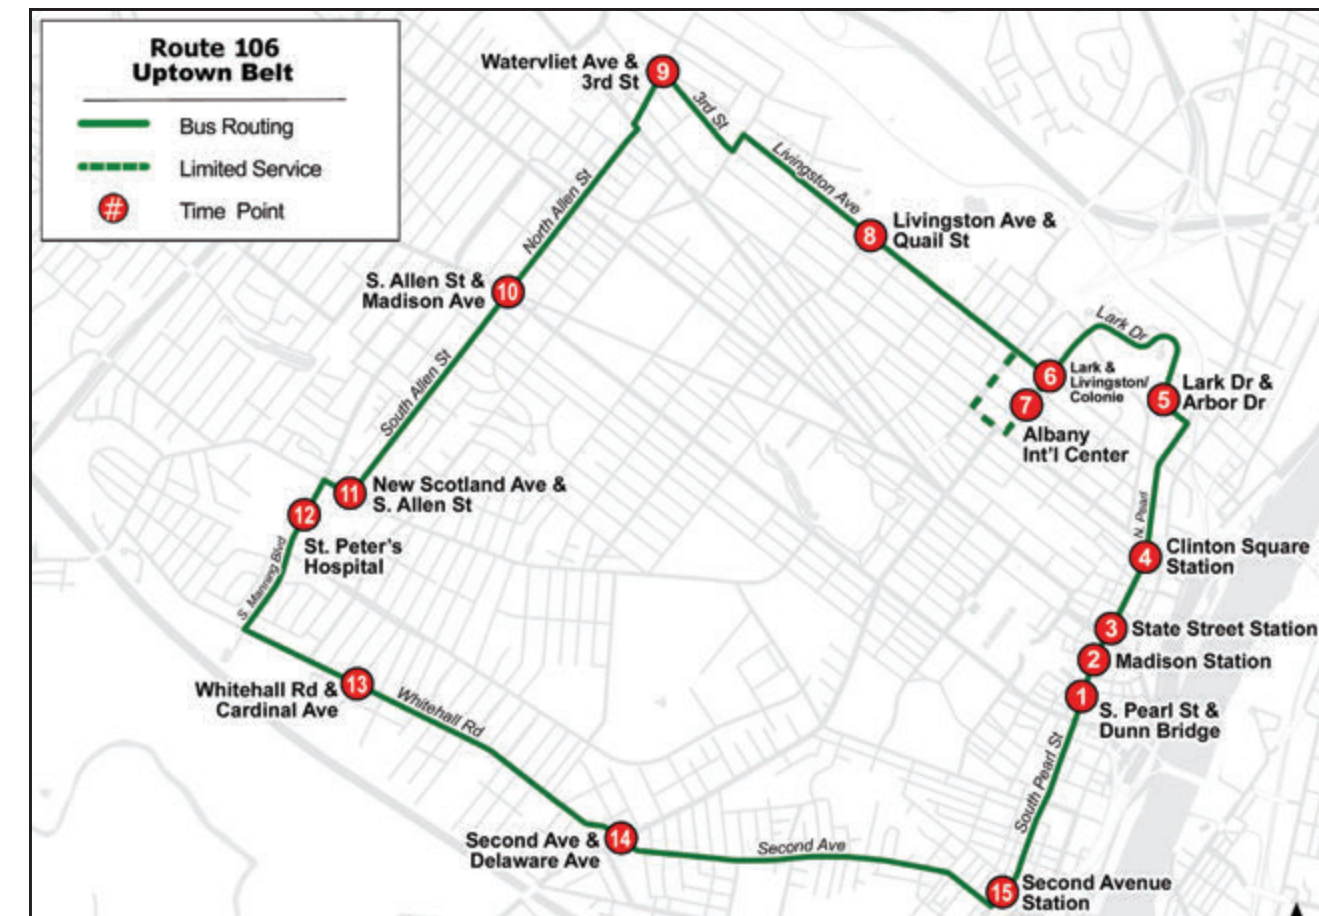

Clockwise

4	3	2	15	14	13	12	10	9	8	6	5	3	2
Clinton Square Station	State Street Station	Madison Station	Second Avenue Station	Second Ave & Delaware Ave	Whitehall Rd & Cardinal Ave	Manning Boulevard Mobility Hub (St. Peter's Hospital)	S. Allen St & Madison Ave	Watervliet Ave & 3rd St	Livingston Ave & Quail St	Livingston Ave & Lark St	Lark Drive & Arbor Drive	State Street - N. Pearl St & Ten Eyck Plaza	Madison Station

Counter-Clockwise

1	2	3	5	6	8	9	10	11	12	13	14	15	2	3	4
S. Pearl St & Dunn Memorial Bridge	S. Pearl St & Beaver St	State Street Station	920 Lark Drive	Lark St & Colton St	Livingston Ave & Quail St	3rd St & Watervliet Ave	N. Allen St & Western Ave	S. Allen St & New Scotland Ave	Manning Boulevard Mobility Hub (St. Peter's Hospital)	Whitehall Rd & Cardinal Ave	Whitehall Rd & Delaware Ave	Second Avenue Station	S. Pearl St & Beaver St	State Street Station	Van Tromp & N. Pearl Street

Please arrive at the bus stop at least 5 minutes early.

106

Uptown Belt

Via Pearl Street, Second Avenue, Whitehall Road, Allen Street, Livingston

Clockwise

Counter-Clockwise

Clockwise

CONTACT INFORMATION

1	2	3	5	6	7	8	9	10	11	12	13	14	15	2	3	4
S. Pearl St & Dunn Memorial Bridge	S. Pearl St & Beaver St	State Street Station	920 Lark Drive	Lark St & Colton St	Albany International Center	Livingston Ave & Quail St	3rd St & Watervliet Ave	N. Allen St & Western Ave	S. Allen St & New Scotland Ave	Manning Boulevard Mobility Hub (St. Peter's Hospital)	Whitehall Rd & Cardinal Ave	Whitehall Rd & Delaware Ave	Second Ave Station	S. Pearl St & Beaver St	State St. Station	Van Tromp & N. Pearl Street