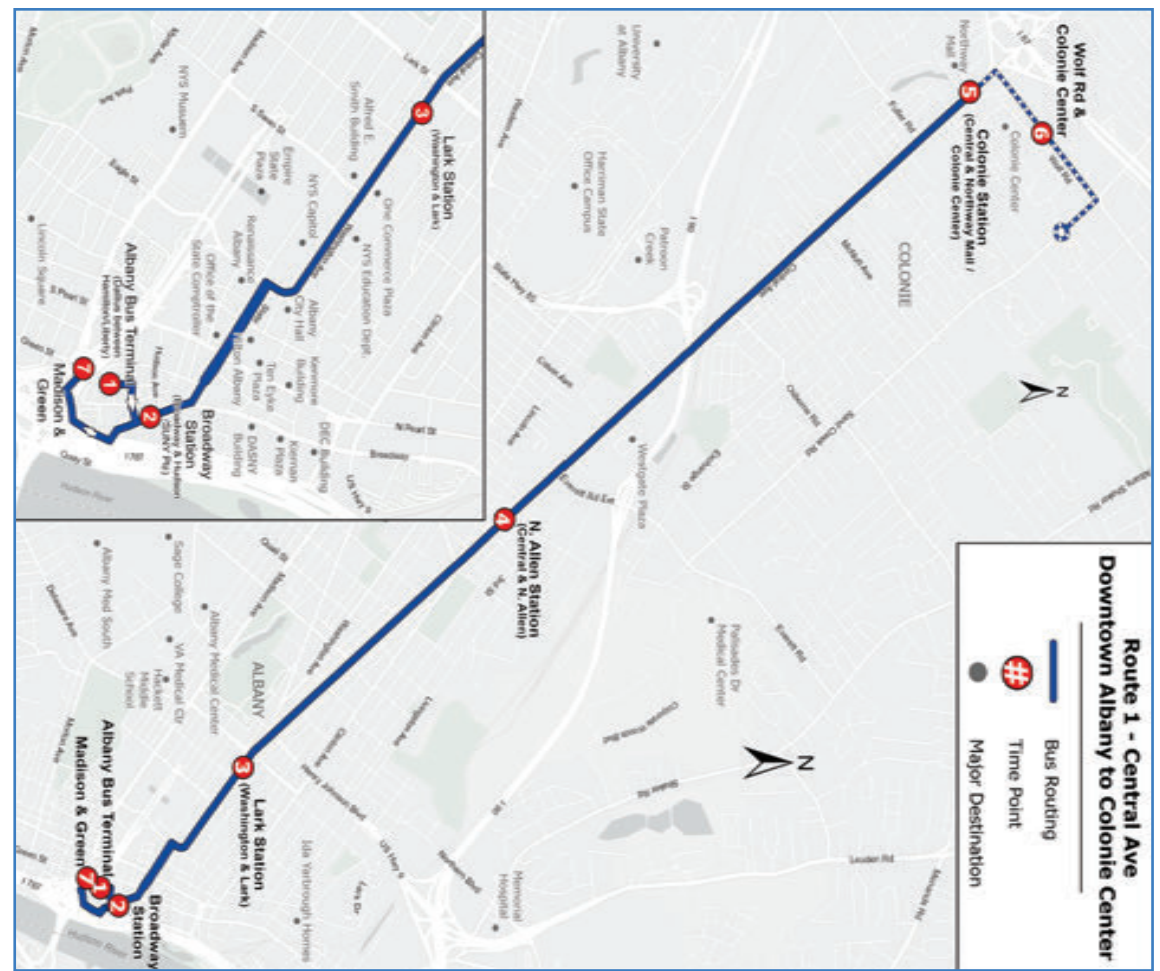

BUSES EVERY 15 MINS		EVERY 30 MINS		EVERY 30 MINS		BUSES EVERY 15 MINS	
535p	546p	555p	600p	601p	.....	.....	535p
546p	601p	610p	615p	616p	.....	.....	601p
555p	616p	625p	630p	631p	.....	.....	616p
600p	631p	640p	645p	646p	646p	610p	620p
601p	646p	655p	700p	701p	.....	.....	635p
616p	701p	710p	715p	716p	640p	650p	650p
625p	716p	725p	730p	731p	.....	.....	705p
640p	731p	740p	745p	746p	710p	720p	720p
655p	746p	755p	800p	801p	.....	.....	735p
656p	801p	810p	815p	816p	740p	750p	750p
702p	816p	825p	830p	831p	.....	.....	805p
711p	836p	845p	850p	851p	815p	825p	825p
726p	856p	905p	910p	911p	.....	.....	845p
741p	916p	925p	930p	931p	855p	905p	916p
747p	943p	948p	949p	949p	858p	917p	925p
802p	955p	1003p	1008p	1009p	858p	937p	945p
811p	1005p	1015p	1028p	1029p	858p	957p	1005p
826p	1015p	1023p	1028p	1029p	858p	1017p	1025p
837p	1035p	1043p	1048p	1049p	858p	1037p	1045p
846p	1043p	1048p	1049p	1049p	858p	1057p	1105p
906p	1103p	1108p	1109p	1109p	918p	1117p	1125p
917p	1115p	1123p	1128p	1129p	938p	1137p	1145p
926p	1123p	1128p	1129p	1129p	938p	1157p	1205p
937p	1143p	1148p	1149p	1149p	958p	1215p	1215p
946p	1203p	1208p	1209p	1209p	958p	1223p	1223p
957p	1208p	1209p	1209p	1209p	1018p	1228p	1228p
1006p	1228p	1228p	1228p	1228p	1018p	.....	.....
1015p	.....	.....	.....	.....	1018p	.....	.....
1018p	.....	.....	.....	.....	1018p	.....	.....
1035p	.....	.....	.....	.....	1035p	.....	.....
1043p	.....	.....	.....	.....	1043p	.....	.....
1048p	.....	.....	.....	.....	1048p	.....	.....
1049p	.....	.....	.....	.....	1049p	.....	.....
1103p	.....	.....	.....	.....	1103p	.....	.....
1108p	.....	.....	.....	.....	1108p	.....	.....
1109p	.....	.....	.....	.....	1109p	.....	.....
1123p	.....	.....	.....	.....	1123p	.....	.....
1128p	.....	.....	.....	.....	1128p	.....	.....
1129p	.....	.....	.....	.....	1129p	.....	.....
1143p	.....	.....	.....	.....	1143p	.....	.....
1148p	.....	.....	.....	.....	1148p	.....	.....
1149p	.....	.....	.....	.....	1149p	.....	.....
1203p	.....	.....	.....	.....	1203p	.....	.....
1208p	.....	.....	.....	.....	1208p	.....	.....
1209p	.....	.....	.....	.....	1209p	.....	.....
1223p	.....	.....	.....	.....	1223p	.....	.....
1228p	.....	.....	.....	.....	1228p	.....	.....

FARE INFORMATION

Fares (US coins and $1, $5 – dollar bills are accepted; fareboxes do not make change)
Cash Fares:
Base Fare - $1.50
Base Half Fare - $0.75
BusPlus Fare - $2.00
BusPlus Half Fare - $1.00

Navigator Smart Card and Mobile App Fares:
Pay As You Go Fare - $1.30 for each of the first three rides, while the fourth and up are free for the rest of the day.
Pay As You Go Half Fare - $0.65 for each of the first three rides, while the fourth and up are free for the rest of the day.
Frequent Rider - $65 for unlimited rides for 31 consecutive days from the first day of use.
Frequent Rider Half Fare - $32.50 for unlimited rides for 31 consecutive days from the first day of use.

Children 46” and under ride free when accompanied by a fare paying adult.

Citizens age 65 and over, disabled individuals, Medicare card holder, and veterans are entitled to ride for half fare on CDTA's fixed route service. A valid Half Fare Navigator card is required when paying half fare on the bus.

CDTA's policy is to be fully compliant with Title VI of the 1964 Civil Right Act, which states that no one shall be excluded from participation in, denied the benefits of or discriminated against due to race, color, or national origin. Members of public may request information on this policy or file a Title VI complaint thru CDTA's website @ www.cdta.org or by calling 518-482-8822.