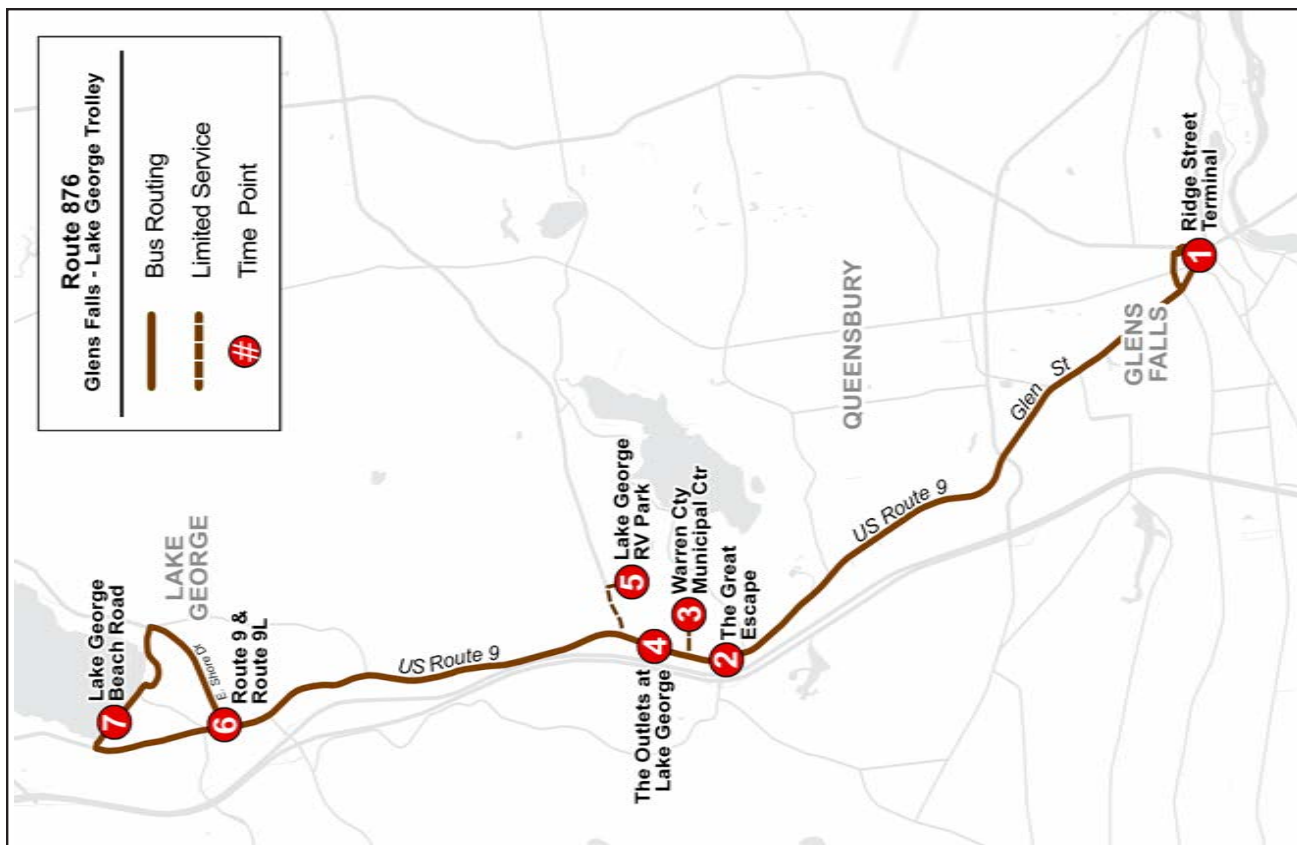

876

Glens Falls – Lake George Trolley

Between Ridge St Terminal,
Lake George RV Park, and
Lake George Village

EFFECTIVE MAY 24, 2024

Schedule

2024 Lake George Summer Trolley Fares

\$1 base fare

\$1 zone charge (trips past the Hearthstone Point Campground to Diamond Point or Bolton)

\$.50 transfers

Free for children 5 and younger

Maximum one-way fare is \$2.50

Citizens ages 60 and over, disabled individuals, Medicare card holder, and veterans are entitled to ride for half fare on CDTA's glens falls-based services.

Passes and tokens may be purchased at Glens Falls City Hall located at 42 Ridge Street. Customers can pay via cash (no change provided), token, 10-ride pass, or the Token Transit mobile app.

Seasonal trolley service operates in and around Lake George along US Routes 9 & 9N as far south as downtown Glens Falls and as far north as Warrensburg and Bolton Landing. The Lake George Trolley operates three distinct routes (Glens Falls Trolley, the South RV Trolley, and the North Trolley) seven days a week, every 20 to 30 minutes along Route 9 to the Lake George Outlets, The Great Escape, and points south to Glens Falls. Heavy traffic at times may delay these schedules.

Ridge Street Terminal to Lake George

1 2 3 4 5 6 7

Ridge Street Terminal	The Great Escape	Warren County Municipal Ctr	The Outlets at Lake George	Lake George RV Park	Route 9 & Route 9L	Lake George Beach Road
-----------------------	------------------	-----------------------------	----------------------------	---------------------	--------------------	------------------------