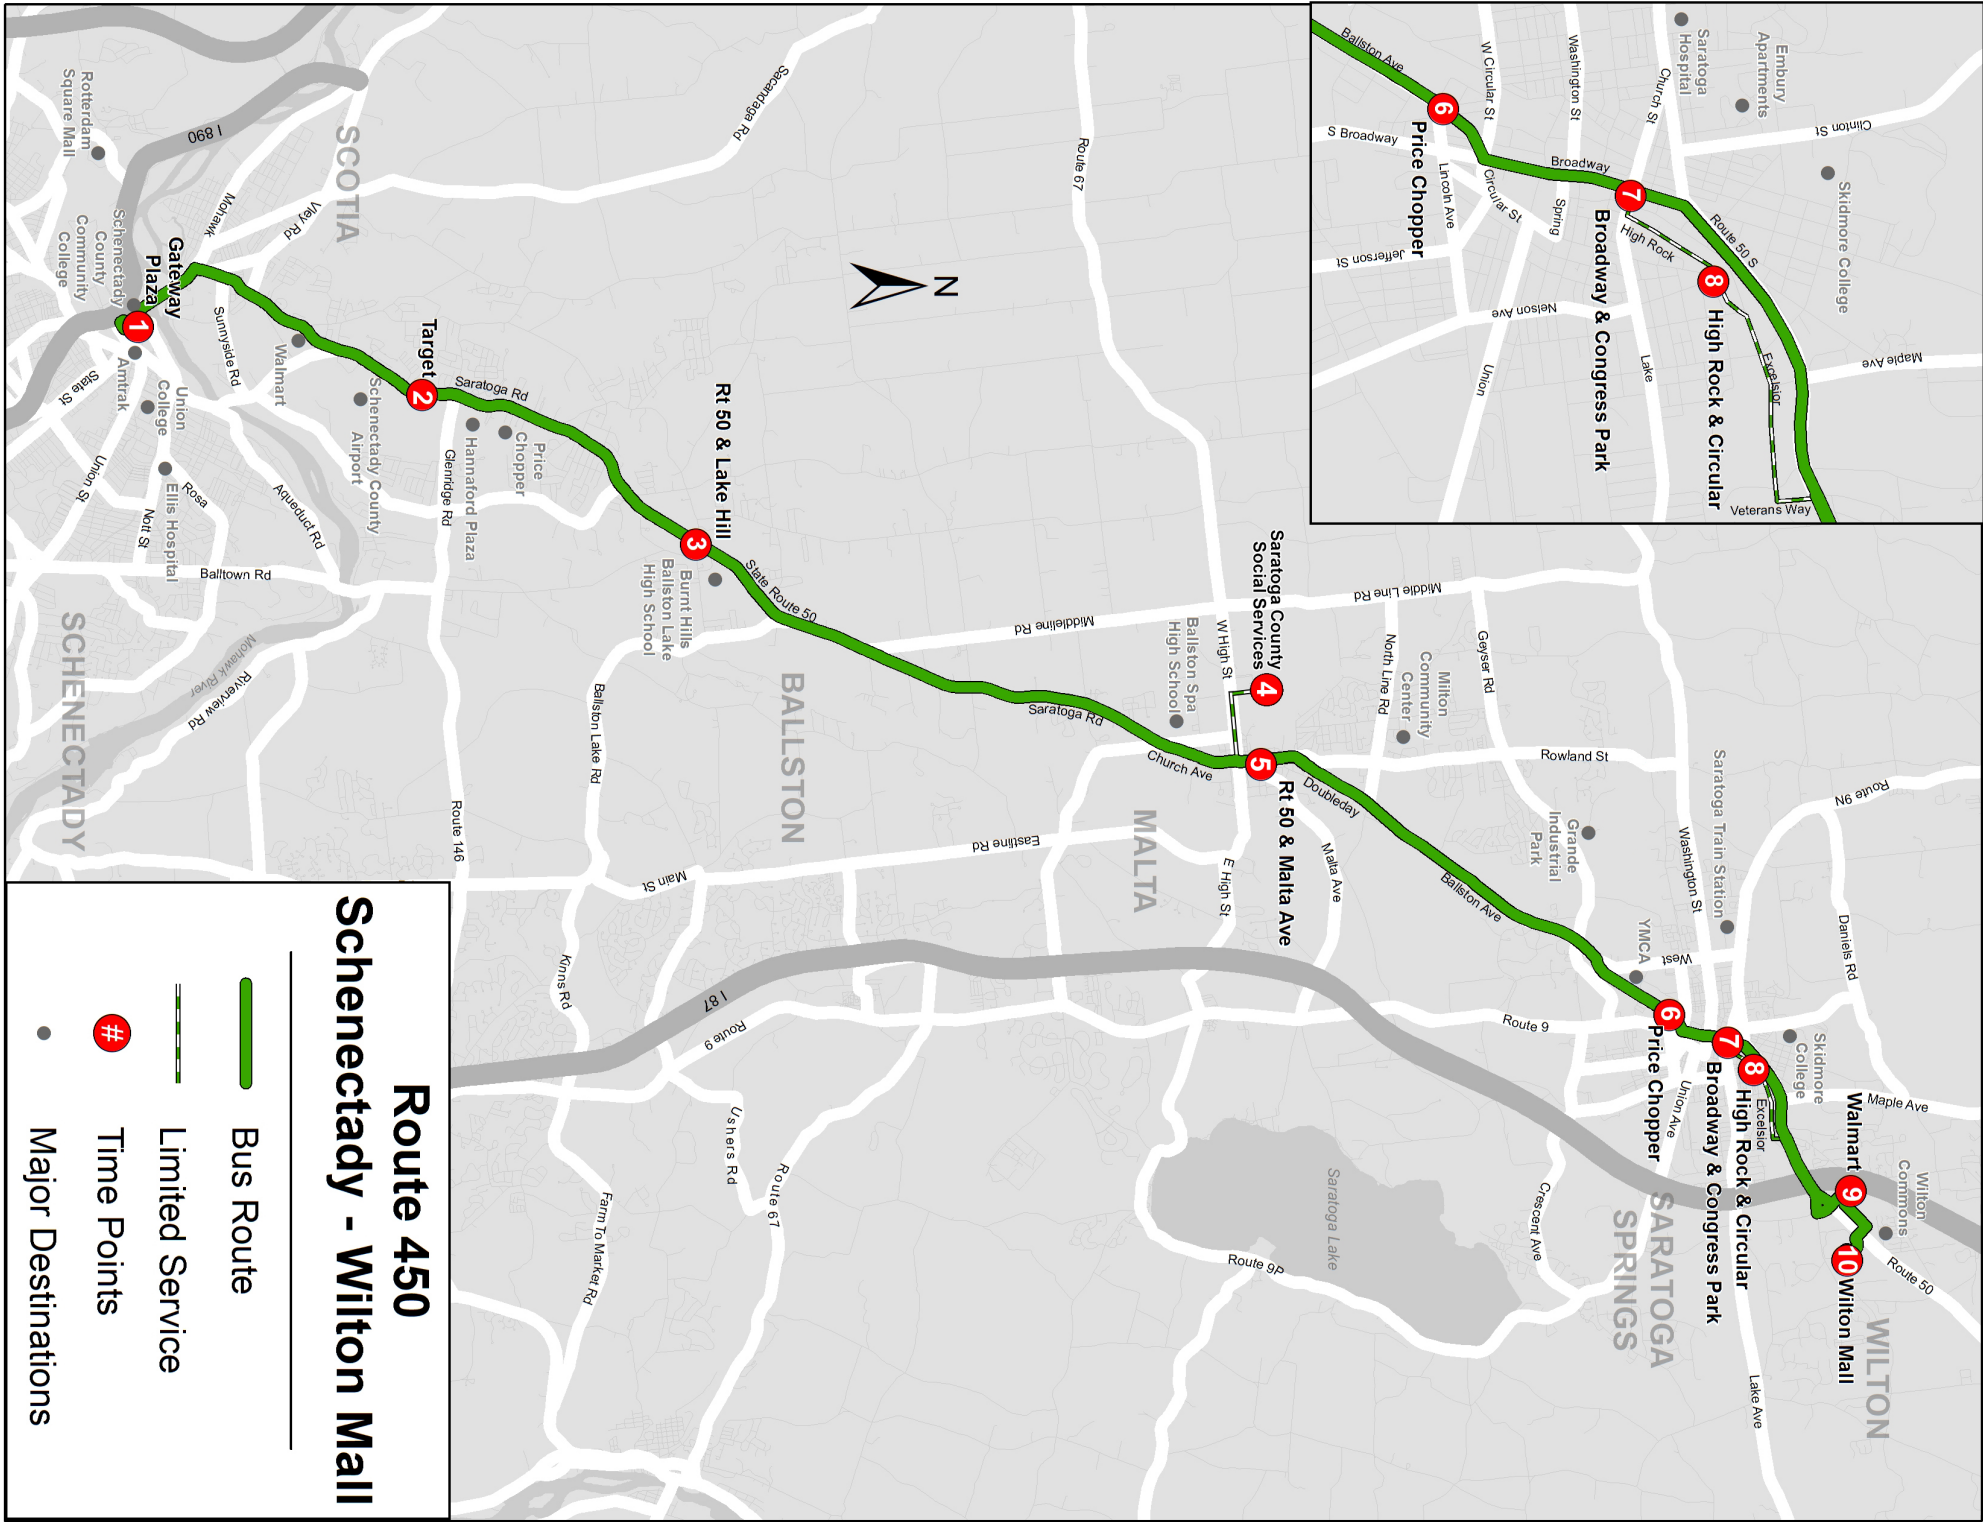

From Schenectady to Wilton

1	2	3	5	6	7	9	10
Gateway Plaza Mobility Hub	Rt 50 & Target Glenville	Rt 50 & Lake Hill Rd	Rt 50 & Malta Ave	Ballston Ave & Price Chopper	Broadway & Congress Park	Walmart Wilton	Wilton Mall (Bon-Ton)

From Wilton to Schenectady

10	9	7	6	4	3	2	1
Wilton Mall (Bon-Ton)	Walmart Wilton	Broadway & Congress Park	Ballston Ave & Price Chopper	Rt 50 & Washington St	Rt 50 & Lake Hill Rd	Rt 50 & Target Glenville	Gateway Plaza Mobility Hub

450

Schenectady Wilton Mall via Route 50

between Downtown Schenectady, Saratoga, and Wilton via Route 50

EFFECTIVE JUNE 23, 2024

Schedule

From Schenectady to Wilton

1	2	3	4	5	6	7	8	9	10
Gateway Plaza Mobility Hub	Rt 50 & Target Glenville	Rt 50 & Lake Hill Rd	Saratoga County Social Services	Rt 50 & Malta Ave	Ballston Ave & Price Chopper	Broadway & Congress Park	High Rock Ave & Circular St	Walmart Wilton	Wilton Mall (Bon-Ton)

From Wilton to Schenectady

10	9	8	7	6	5	4	3	2	1
Wilton Mall (Bon-Ton)	Walmart Wilton	High Rock Ave & Nelson Ave	Broadway & Congress Park	Ballston Ave & Price Chopper	Rt 50 & Washington St	Saratoga County Social Services	Rt 50 & Lake Hill Rd	Rt 50 & Target Glenville	Gateway Plaza Mobility Hub