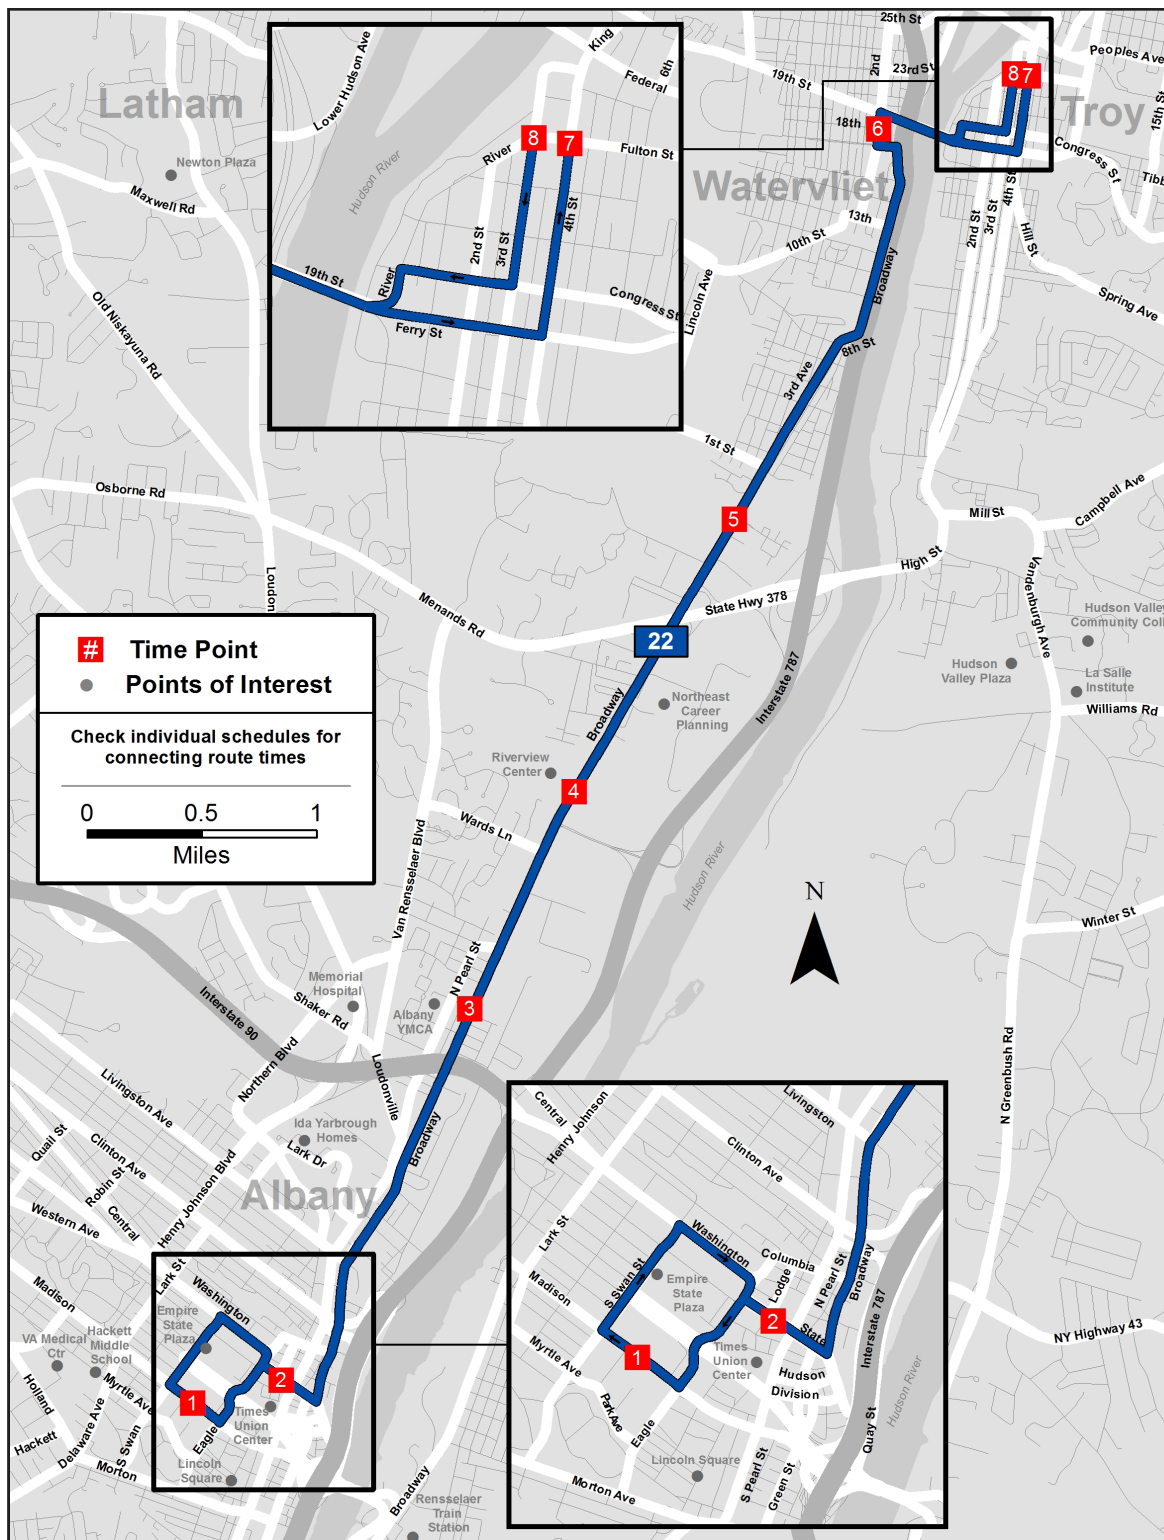

From Troy to Albany

8	6	5	4	3	2	1
Riverfront Station - River St & Front St	Watervliet - 19th St Station	590 Broadway (FedEx)	Riverview Center Station	Broadway & N. 3rd St	South Pearl Station	Madison Ave & Empire State Plaza

22

Albany / Troy via Watervliet

between Empire State Plaza, Albany and Fulton & 4th, Troy

EFFECTIVE JUNE 23, 2024

Schedule

From Albany to Troy

1 2 3 4 5 6 7

Madison Ave & Empire State Plaza	South Pearl Station	Broadway & N. 3rd St	Riverview Center Station	587 Broadway (The Village One Apts)	Watervliet - 19th St Station	Riverfront Station - 4th St & Fulton St
----------------------------------	---------------------	----------------------	--------------------------	-------------------------------------	------------------------------	---

From Troy to Albany

8 6 5 4 3 2 1

Riverfront Station - River St & Front St	Watervliet - 19th St Station	590 Broadway (FedEx)	Riverview Center Station	Broadway & N. 3rd St	South Pearl Station	Madison Ave & Empire State Plaza
--	------------------------------	----------------------	--------------------------	----------------------	---------------------	----------------------------------