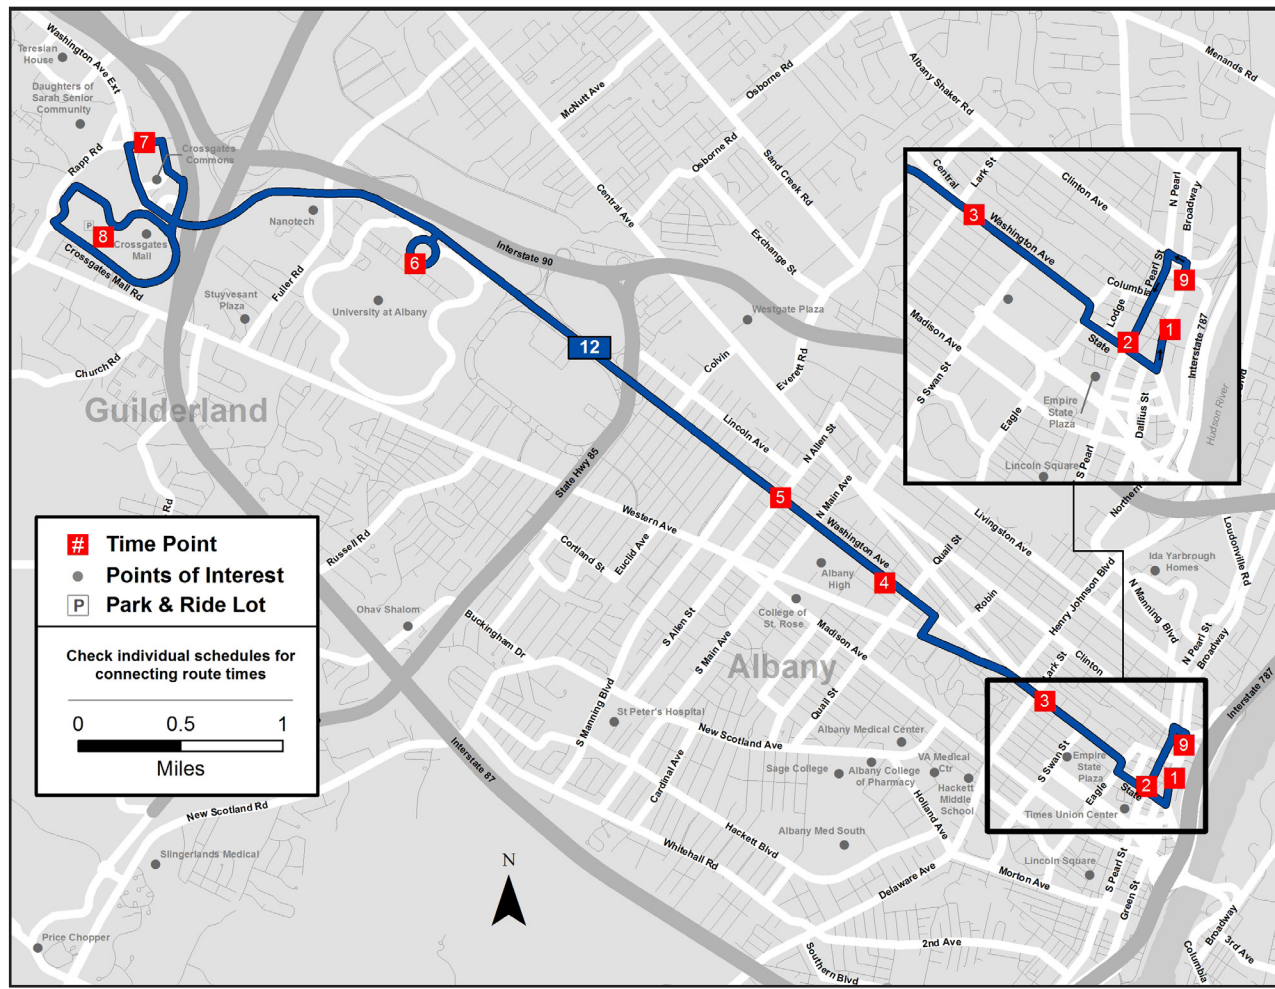

# Washington Avenue

between Crossgates Mall, Crossgates Commons, UAlbany, and Downtown Albany

## Crossgates to Downtown Albany

- 8
- 7
- 6
- 5
- 4
- 3
- 2
- 1

Crossgates Mall Station	Crossgates Commons	UAlbany Collins Circle	Washington Ave & N. Allen St	Washington Ave & Ontario St	Lark / Library Station	State / Downtown Station	Broadway & Steuben St
-------------------------	--------------------	------------------------	------------------------------	-----------------------------	------------------------	--------------------------	-----------------------

### Downtown Albany to Crossgates

9	2	3	4	5	6	7	8
Broadway & Orange St	State / Downtown Station	Lark / Library Station	Washington Ave Ontario St	Washington Ave & N. Allen St	UAlbany Collins Circle	Crossgates Commons	Crossgates Mall Station

### Crossgates to Downtown Albany

8	7	6	5	4	3	2	1
Crossgates Mall Station	Crossgates Commons	UAlbany Collins Circle	Washington Ave & N. Allen St	Washington Ave & Ontario St	Lark / Library Station	State / Downtown Station	Broadway & Steuben St