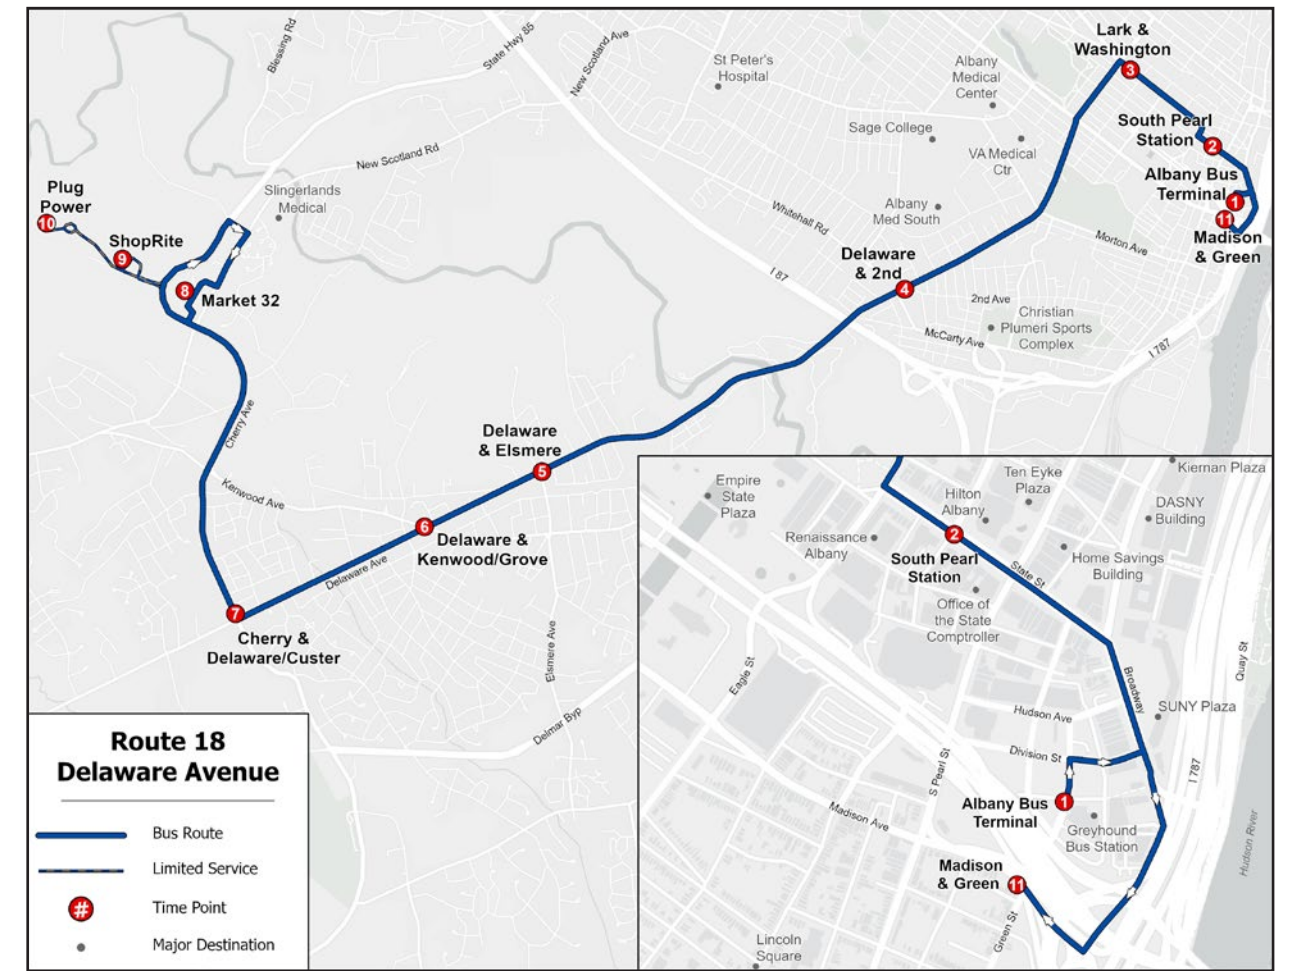

## Delaware Avenue

between Slingerlands Shoprite and Downtown Albany via Delmar

EFFECTIVE FEBRUARY 12, 2023

# Schedule

Slingerlands/Delmar to Albany									
8	9	10	7	6	5	4	3	2	11
Slingerlands Market 32	Slingerlands Shoprite	Plug Power	Cherry Ave & Custer Rd	Delaware Ave & Kenwood	Delaware Ave & Elsmere	Delaware Ave & 2nd Ave	Lark St & Washington	South Pearl Station	Madison Ave & Green St
MONDAY - FRIDAY									

Slingerlands/Delmar to Albany									
8	9	10	7	6	5	4	3	2	11
Slingerlands Market 32	Slingerlands Shoprite	Plug Power	Cherry Ave & Custer Rd	Delaware Ave & Kenwood	Delaware Ave & Elsmere	Delaware Ave & 2nd Ave	Lark St & Washington	South Pearl Station	Madison Ave & Green St
SATURDAY									

Albany to Delmar/Slingerlands									
1	2	3	4	5	6	7	9	10	8
Albany Bus Terminal	South Pearl Station	Lark/Library Station	Delaware Ave & Whitehall	243 Delaware Ave	Delaware Ave & Adams St	Delaware Ave & Cherry Ave	Slingerlands ShopRite	Plug Power	Slingerlands Market 32
SATURDAY									