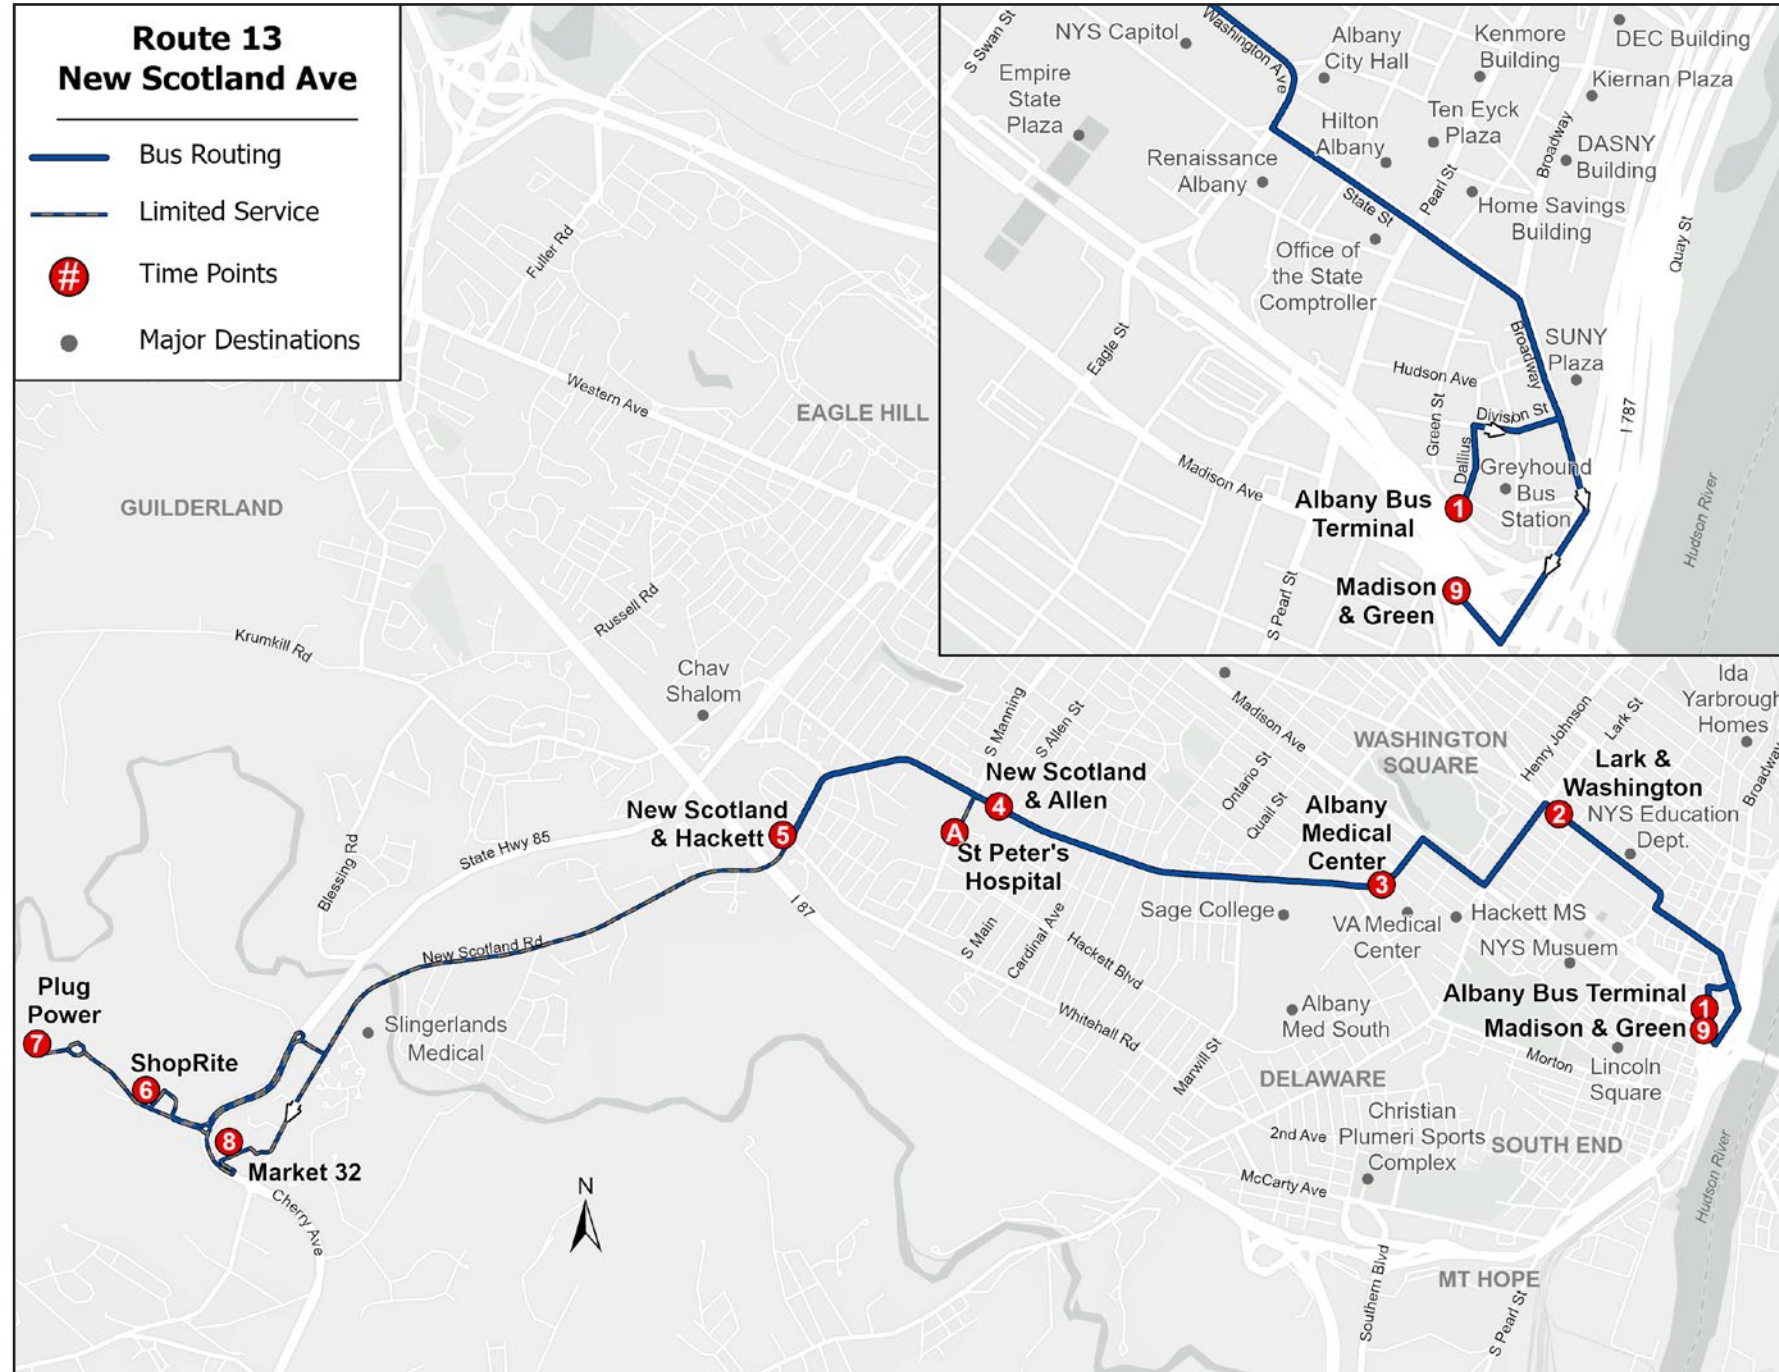

From Slingerlands to Albany

8	6	5	4	3	2	9
Slingerlands Market 32	Slingerlands Shoprite	New Scotland & Hackett	New Scotland & Allen	Albany Medical Center	Lark St & Washington	Madison Ave & Green St

Sunday & Major Holidays

From Albany to Slingerlands

1	2	3	4	5	6	7	8
Albany Bus Terminal	Lark/Library Station	Albany Medical Center	New Scotland & Allen	New Scotland & Whitehall	Slingerlands ShopRite	Plug Power	Slingerlands Market 32

Sunday & Major Holidays

615a	622a	629a	635a	638a	646a	651a
700a	707a	714a	720a	723a	731a	736a
745a	752a	759a	805a	808a	816a	821a
830a	837a	844a	850a	853a	901a	906a
915a	922a	929a	935a	938a	946a	951a
1000a	1007a	1014a	1020a	1023a	1031a	1036a
1045a	1052a	1059a	1105a	1108a	1116a	1121a
1130a	1137a	1144a	1150a	1153a	1201p	1206p
1215p	1222p	1229p	1235p	1238p	1246p	1251p
100p	107p	114p	120p	123p	131p	136p
145p	152p	159p	205p	208p	216p	221p
230p	237p	244p	250p	253p	301p	306p
315p	322p	329p	335p	338p	346p	351p
400p	407p	414p	420p	423p	431p	436p
445p	452p	459p	505p	508p	516p	521p
530p	537p	544p	550p	553p	601p	606p
615p	622p	629p	635p	638p	646p	651p
1015p	1022p	1029p	1035p	1038p	1046p	1048p	1055p

13

New Scotland Avenue

between Slingerlands Price Chopper and Downtown Albany via St. Peter's Hospital and Albany Medical Center

EFFECTIVE FEBRUARY 12, 2023

Schedule