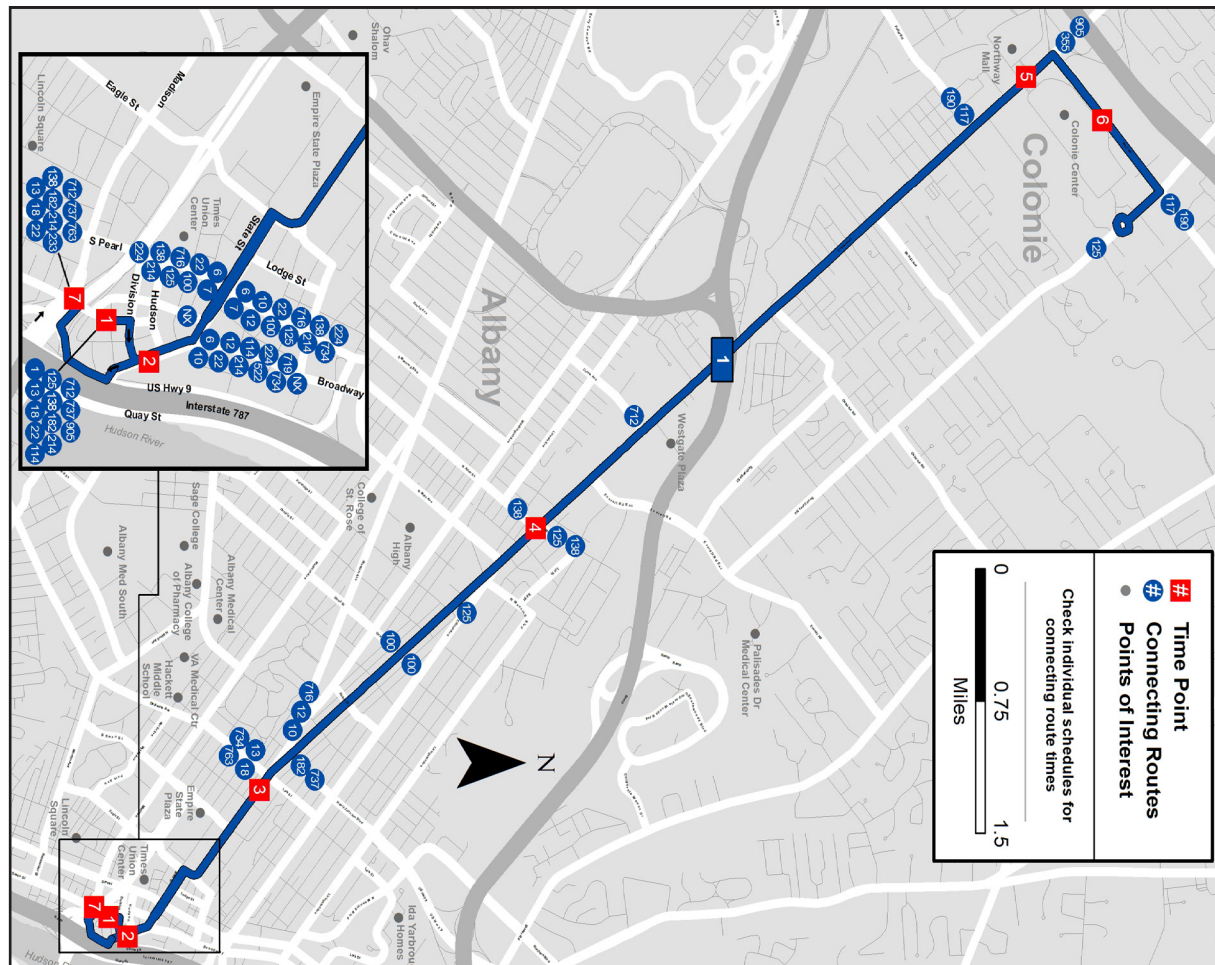

640a	650a	700a	708a	715a	718a
650a	700a	710a	718a	725a	728a
700a	710a	720a	728a	735a	738a
710a	720a	730a	738a	745a	748a
720a	730a	740a	748a	755a	758a
730a	740a	750a	758a	805a	808a
740a	750a	800a	808a	815a	818a
750a	800a	810a	818a	825a	828a
800a	810a	820a	828a	835a	838a
810a	820a	830a	838a	845a	848a
820a	830a	840a	848a	855a	858a
830a	840a	850a	858a	905a	908a
840a	850a	900a	908a	915a	918a
850a	900a	910a	918a	925a	928a
900a	910a	920a	928a	935a	938a
Buses run every 10 minutes					
1200p	1210p	1220p	1228p	1235p	1238p
1210p	1220p	1230p	1238p	1245p	1248p
1220p	1230p	1240p	1248p	1255p	1258p
1230p	1240p	1250p	105p	108p	108p
1240p	1250p	100p	108p	115p	118p
1250p	100p	110p	118p	125p	128p
100p	110p	120p	128p	135p	138p
110p	120p	130p	138p	145p	148p
120p	130p	140p	148p	155p	158p
130p	140p	150p	158p	205p	208p
140p	150p	200p	208p	215p	218p
150p	200p	210p	218p	225p	228p
200p	210p	220p	228p	235p	238p
210p	220p	230p	238p	245p	248p
220p	230p	240p	248p	255p	258p
Buses run every 10 minutes					
650p	700p	710p	718p	725p	728p
700p	710p	720p	728p	735p	738p
725p	735p	745p	753p	800p	803p
745p	755p	805p	813p	820p	823p
805p	815p	825p	833p	840p	843p
825p	835p	845p	853p	900p	903p
845p	855p	905p	913p	920p	923p
905p	915p	925p	933p	940p	943p
925p	935p	945p	953p	1000p	1003p
945p	955p	1005p	1013p	1020p	1023p
1005p	1015p	1025p	1033p	1040p	1043p
1025p	1035p	1045p	1053p	1100p	1103p
1045p	1055p	1105p	1113p	1120p	1123p
1105p	1115p	1125p	1133p	1140p	1143p
1125p	1135p	1145p	1153p	1200a	1203a
1145p	1155p	1205a	1213a	1220a	1223a

FARE INFORMATION

Fares (US coins and $1, $5 – dollar bills are accepted; fareboxes do not make change)

Cash Fares:

Base Fare	$1.50
Base Half Fare	$0.75
BusPlus Fare	$2.00
BusPlus Half Fare	$1.00

Navigator Smart Card and Mobile App Fares:

Pay As You Go Fare - $1.30 for each of the first three rides, while the fourth and up are free for the rest of the day.

Pay As You Go Half Fare - $0.65 for each of the first three rides, while the fourth and up are free for the rest of the day.

Frequent Rider - $65 for unlimited rides for 31 consecutive days from the first day of use.

Frequent Rider Half Fare - $32.50 for unlimited rides for 31 consecutive days from the first day of use.

Children 46" and under ride free when accompanied by a fare paying adult.

Citizens age 65 and over, disabled individuals, Medicare card holder, and veterans are entitled to ride for half fare on CDTA's fixed route service. A valid Half Fare Navigator card is required when paying half fare on the bus.

CDTA's policy is to be fully compliant with Title VI of the 1964 Civil Right Act, which states that no one shall be excluded from participation in, denied the benefits of or discriminated against due to race, color, or national origin. Members of public may request information on this policy or file a Title VI complaint thru CDTA's website @ www.cdta.org or by calling 518-482-8822.

1

iride™

Central Avenue

between Colonie Center and Downtown Albany

EFFECTIVE NOVEMBER 8, 2020

Schedule

CDTA