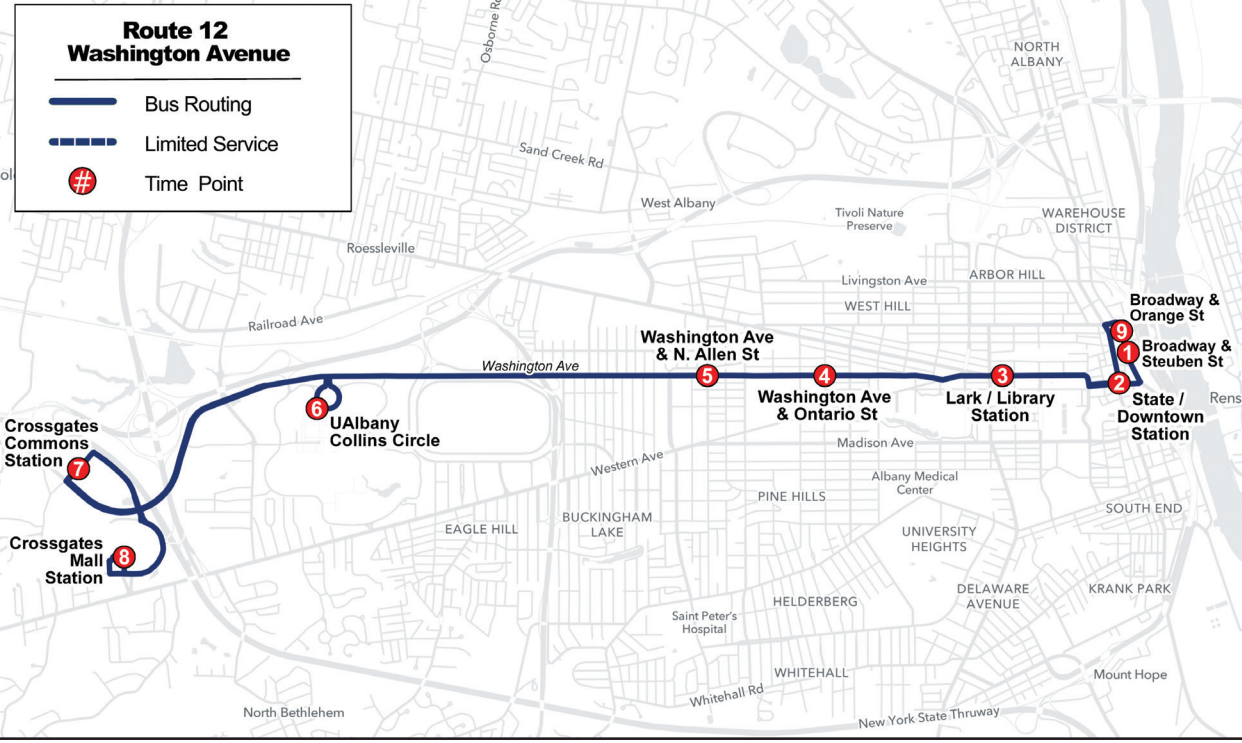

733a	737a	741a	747a	750a	758a	804a	811a
753a	757a	801a	807a	810a	818a	824a	831a
813a	817a	821a	827a	830a	838a	844a	851a
833a	837a	841a	847a	850a	858a	904a	911a
853a	857a	901a	907a	910a	916a	922a	929a
913a	917a	921a	927a	930a	936a	942a	949a
933a	937a	941a	947a	950a	956a	1002a	1009a
953a	957a	1001a	1007a	1010a	1016a	1022a	1031a
1013a	1017a	1021a	1027a	1030a	1036a	1042a	1051a
1033a	1037a	1041a	1047a	1050a	1056a	1102a	1111a
1055a	1059a	1103a	1110a	1113a	1119a	1125a	1134a
1115a	1119a	1123a	1130a	1133a	1139a	1145a	1154a
1135a	1139a	1143a	1150a	1153a	1159a	1205p	1214p
1155a	1159a	1203p	1210p	1213p	1219p	1225p	1234p
1215p	1219p	1223p	1230p	1233p	1239p	1246p	1255p
1255p	1259p	103p	110p	113p	119p	126p	135p
115p	119p	123p	130p	133p	139p	146p	155p
135p	139p	143p	149p	152p	158p	205p	214p
155p	159p	203p	209p	212p	218p	225p	234p
215p	219p	223p	229p	232p	238p	245p	254p
235p	239p	243p	249p	252p	258p	305p	314p
255p	259p	303p	309p	312p	318p	325p	334p
315p	319p	323p	329p	332p	338p	345p	354p
355p	359p	403p	409p	412p	418p	425p	434p
415p	418p	422p	428p	431p	437p	444p	453p
435p	438p	442p	448p	451p	457p	504p	513p
455p	458p	502p	508p	511p	517p	524p	533p
515p	518p	522p	528p	531p	537p	544p	552p
535p	538p	542p	548p	551p	557p	603p	611p
555p	558p	602p	608p	611p	617p	623p	631p
615p	618p	622p	628p	631p	637p	643p	651p
635p	638p	642p	648p	651p	656p	702p	710p
655p	658p	702p	708p	711p	716p	722p	730p
715p	718p	722p	728p	731p	736p	742p	750p
735p	738p	742p	748p	751p	756p	802p	810p
755p	758p	802p	807p	810p	815p	821p	829p
815p	818p	822p	827p	830p	835p	841p	849p
835p	838p	842p	847p	850p	855p	901p	909p
855p	858p	902p	907p	910p	915p	921p	929p
915p	918p	922p	927p	930p	935p	941p	949p
940p	943p	947p	952p	955p	1000p	1006p	1013p
1010p	1013p	1017p	1022p	1024p	1029p	1035p	1042p
1040p	1043p	1047p	1052p	1054p	1059p	1105p	1112p
1110p	1113p	1117p	1122p	1124p	1129p	1135p	1142p
1140p	1143p	1147p	1152p	1154p	1159p	1205a	1212a
1210a	1213a	1217a	1222a	1224a	1229a	1235a	1242a

FARE INFORMATION

Fares (US coins and $1, $5 – dollar bills are accepted; fareboxes do not make change)

Cash Fares:

Base Fare	.....$1.50
Base Half Fare	.....$0.75
BusPlus Fare	.....$2.00
BusPlus Half Fare	.....$1.00

Navigator Smart Card and Mobile App Fares:

Pay As You Go Fare – $1.30 for each of the first three rides, while the fourth and up are free for the rest of the day.

Pay As You Go Half Fare – $0.65 for each of the first three rides, while the fourth and up are free for the rest of the day.

Frequent Rider - $65 for unlimited rides for 31 consecutive days from the first day of use.

Frequent Rider Half Fare – $32.50 for unlimited rides for 31 consecutive days from the first day of use.

Children 46” and under – ride free when accompanied by a fare paying adult.

Citizens age 65 and over, disabled individuals, Medicare card holder, and veterans – are entitled to ride for half fare on CDTA's fixed route service. A valid Half Fare Navigator card is required when paying half fare on the bus.

CDTA's policy is to be fully compliant with Title VI of the 1964 Civil Right Act, which states that no one shall be excluded from participation in, denied the benefits of or discriminated against due to race, color, or national origin. Members of public may request information on this policy or file a Title VI complaint through CDTA's website @ www.cdt.a.org or by calling (518) 482-8822.

The timetable shows WHEN the bus stops. Times are approximate and depend upon traffic and weather conditions. Arrive at the bus stop 5 minutes early to avoid missing the bus.