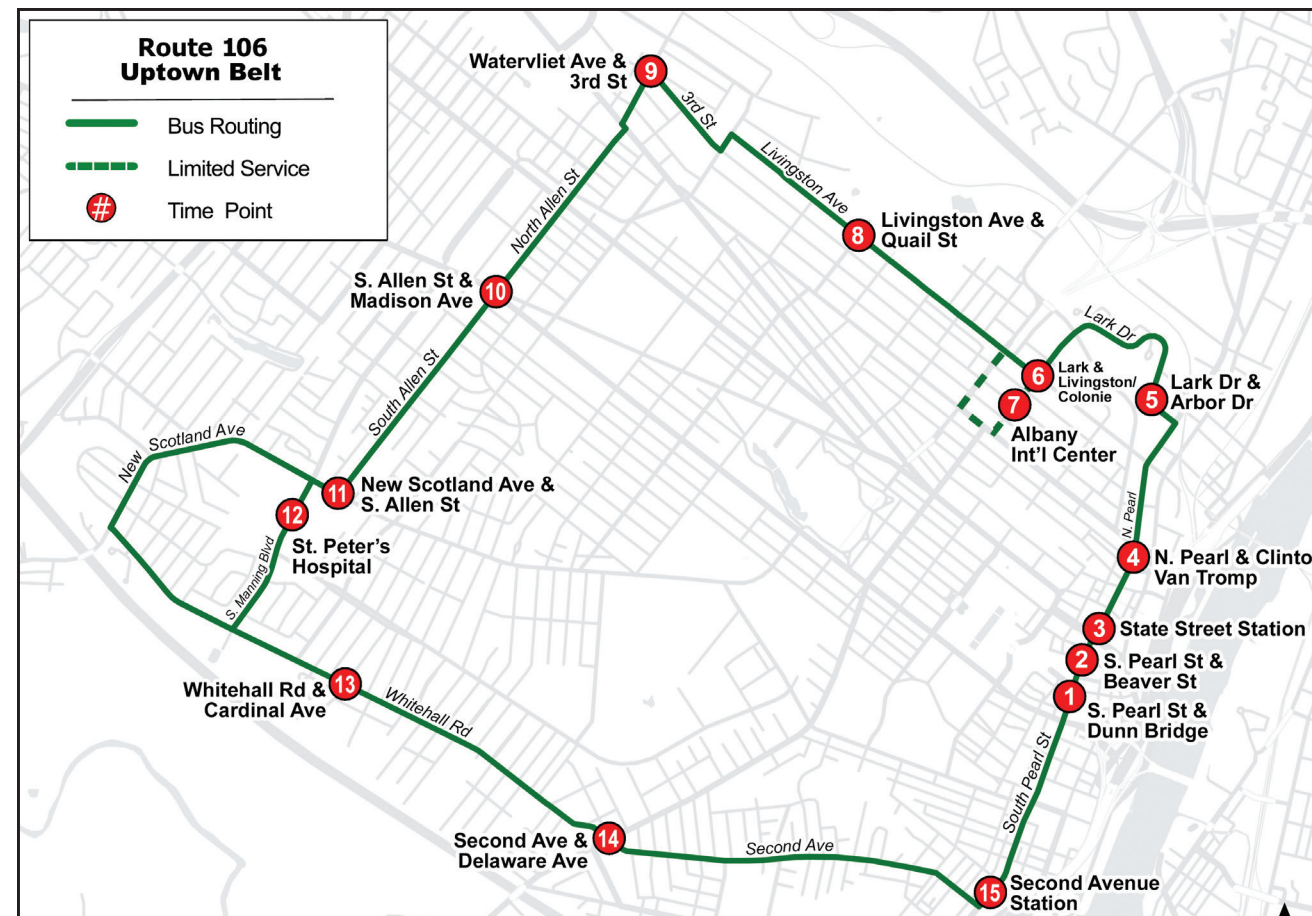

Clockwise

4	3	2	15	14	13	12	10	9	8	6	5	3	2
N. Pearl St & Clinton Ave (Clinton Sq)	State Station - N. Pearl St & Ten Eyck Plaza	S. Pearl St & Beaver St	Second Ave Station - S. Pearl St & Second Ave	Second Ave & Delaware Ave	Whitehall Rd & Cardinal Ave	St. Peter's Hospital	S. Allen St & Madison Ave	Watervliet Ave & 3rd St	Livingston Ave & Quail St	Livingston Ave & Lark St	Lark Dr & Arbor Hill Elementary	State Station - N. Pearl St & Ten Eyck Plaza	S. Pearl St & Beaver St

Counter-Clockwise

1	2	3	5	6	8	9	10	11	12	13	14	15	2	3	4
S. Pearl St & Dunn Memorial Bridge	S. Pearl St & Beaver St	State Station - 20 N. Pearl St	Lark Dr & Arbor Dr	Lark St & Colonie St	Livingston Ave & Quail St	3rd St & Watervliet Ave	N. Allen St & Western Ave	S. Allen St & New Scotland Ave	St. Peter's Hospital	Whitehall Rd & Cardinal Ave	Whitehall Rd & Delaware Ave	Second Ave Station - S. Pearl St & Second Ave	S. Pearl St & Beaver St	State Station - 20 N. Pearl St	N. Pearl St & Van Tromp St

Please arrive at the bus stop at least 5 minutes early.

Uptown Belt

Via Pearl Street, Second Avenue, Whitehall Road, Allen Street, Livingston Avenue, and Lark Drive

EFFECTIVE AUGUST 18, 2024

Clockwise

4	3	2	15	14	13	12	10	9	8	7	6	5	3	2
N. Pearl St & Clinton Ave (Clinton Sq)	State Station - N. Pearl St & Ten Eyck Plaza	S. Pearl St & Beaver St	Second Ave Station - S. Pearl St & Second Ave	Second Ave & Delaware Ave	Whitehall Rd & Cardinal Ave	St. Peter's Hospital	S. Allen St & Madison Ave	Watervliet Ave & 3rd St	Livingston Ave & Quail St	Albany International Center	Livingston Ave & Lark St	Lark Dr & Arbor Dr (Arbor Hill Elementary)	State Station - N. Pearl St & Ten Eyck Plaza	S. Pearl St & Beaver St